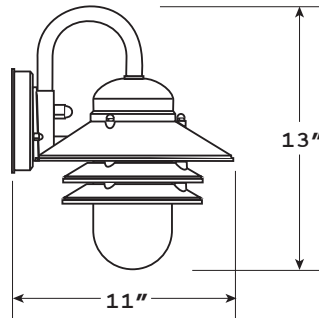

MODEL :	TYPE	
PROJECT :		
PREPARED BY :	DATE :	

SERIES SPECIFICATIONS

Nautical wall mount incandescent or LED

RoHS
COMPLIANT

CONSTRUCTION

CONSTRUCTION

Body Material

Durable Non-Corrosive UV Resistant Resins