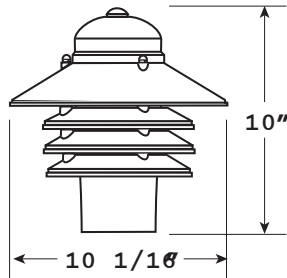

| | |
|---------------|--------|
| MODEL : | TYPE |
| PROJECT : | |
| PREPARED BY : | DATE : |

SERIES SPECIFICATIONS

Nautical wall mount incandescent or LED. Fits 3" poles

FN253

FN251

RoHS
COMPLIANT

CONSTRUCTION