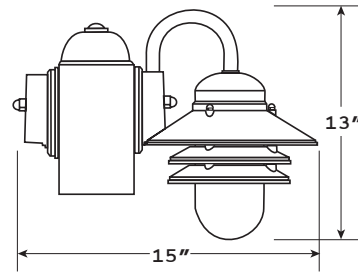

| | |
|---------------|--------|
| MODEL : | TYPE |
| PROJECT : | |
| PREPARED BY : | DATE : |

SERIES SPECIFICATIONS

Nautical wall mount incandescent or LED. Fits 3" poles

FN253

FN251

RoHS
COMPLIANT

CONSTRUCTION