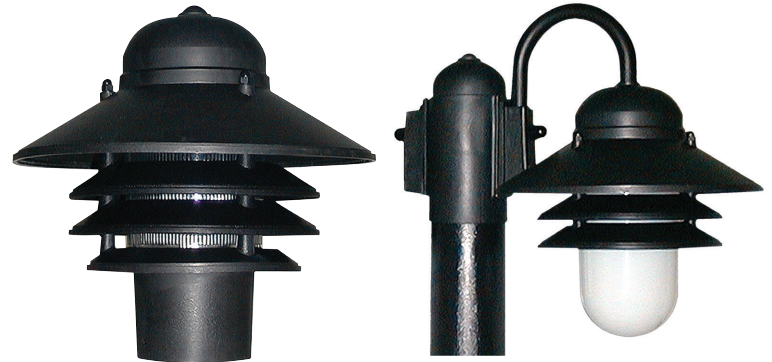

| | |
|---------------|--------|
| MODEL : | TYPE |
| PROJECT : | |
| PREPARED BY : | DATE : |

SERIES SPECIFICATIONS

Nautical wall mount incandescent or LED. Fits 3" poles

FN253

FN251

RoHS
COMPLIANT

CONSTRUCTION

CONSTRUCTION

Body Material

Durable Non-Corrosive UV Resistant Resins

Diffuser Material

Acrylic

Diffuser Finish

White or Clear Prism

ELECTRICAL SPECIFICATIONS