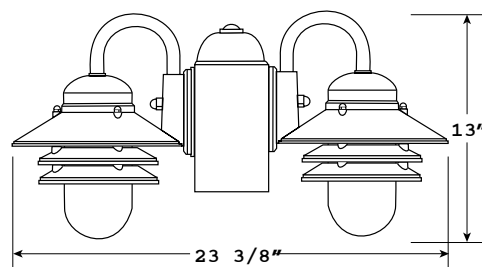

LINE DRAWINGS

ORDERING INFORMATION

Example: FN252-LE1600W-WC

SERIES	SOURCE	BODY	DIFFUSER
FN252	[-LE1600W] : LED 2x13W 1800 lm @ 3000K [-LE1600C] : LED 2x13W 2000 lm @ 40000K [-I260] : Incandescent 2x60W Max	[-W] : White [-B] : Black	[C] : Clear Prism [W] : White