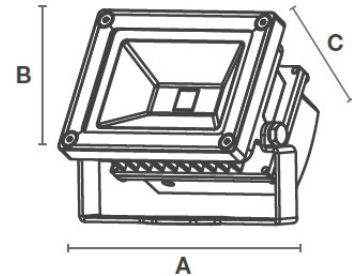

NOTES

Product performance may vary depending on model and end user environment.

***** SPECIFICATIONS SUBJECT TO CHANGE WITHOUT NOTICE*****

TAFLL Series

12V - 30W LED Flood

SPECIFICATIONS / DIMENSIONS

NOMINAL SIZE	A	B	C
TAFLL	8 7/8"	7 1/4"	5 3/8"