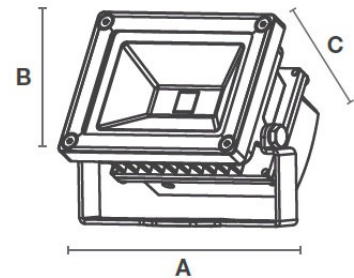

NOTES

Product performance may vary depending on model and end user environment.

*** SPECIFICATIONS SUBJECT TO CHANGE WITHOUT NOTICE***

TAFLL Series

12V - 10W LED Flood

SPECIFICATIONS / DIMENSIONS

NOMINAL SIZE TAFLL	A	B	C
	3 1/4"	3"	4 1/2"