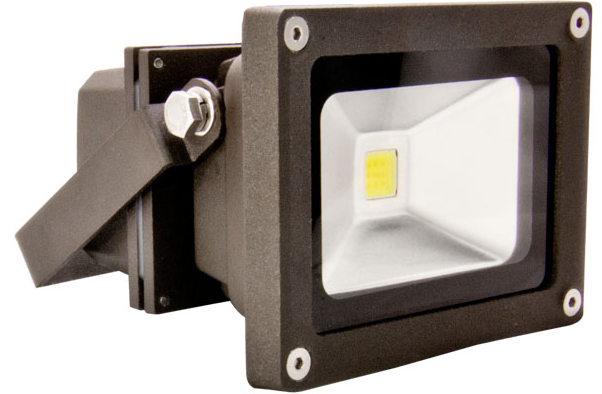

SPECIFICATION & FEATURES

Catalog #:	06/12/2017
Project:	Type:
Prepared By:	

DESCRIPTION

The TAFLL 12V floodlight is a versatile unit with multiple mounting options that satisfies many lighting applications. The TAFLL can be utilized as a landscape light as it can be adjusted to almost any position to direct light where needed.

HOUSING

Durable die cast powder coated aluminum housing with stainless hardware
Finned heat sink designed to dissipate the radiant heat efficiently
Specular aluminum back reflector creating a 160° beam spread

LENS

Fully gasketed tempered glass lens

LEDs

12V 10W LED producing 880 lumens
3000K and 5000K versions
LED light source does not attract most insects

MOUNTING

Mountable with yoke bracket

ACCESSORIES

18" power cord with waterproof male 12V plug included to allow versatility in many installation applications

LISTINGS/RATINGS/COMPLIANCE

Suitable for wet locations

Fixtures are IP65 rated: protected from dust ingress and liquid projected from a 6.3mm nozzle against the enclosure from any direction.

WARRANTY

Guaranteed three years from the purchase date of the product, against mechanical defects in manufacturing.

NOTES

Product performance may vary depending on model and end user environment.

*** SPECIFICATIONS SUBJECT TO CHANGE WITHOUT NOTICE***

TAFLL Series

12V - 10W LED Flood