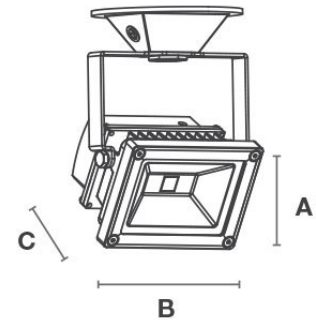

SPECIFICATIONS / DIMENSIONS

DIMENSIONS	A	B	C
TAFLL	3"	3 3/10"	4 1/2"

ORDERING INFORMATION

Sample Part Code: TAFLLAM10WH

TAFLL	AM	10	WH
SERIES	COLOR TEMP	LAMP WATTAGE	FINISH

TAFLL [AM]: Amber [10]: 10W [WH]: White Finish