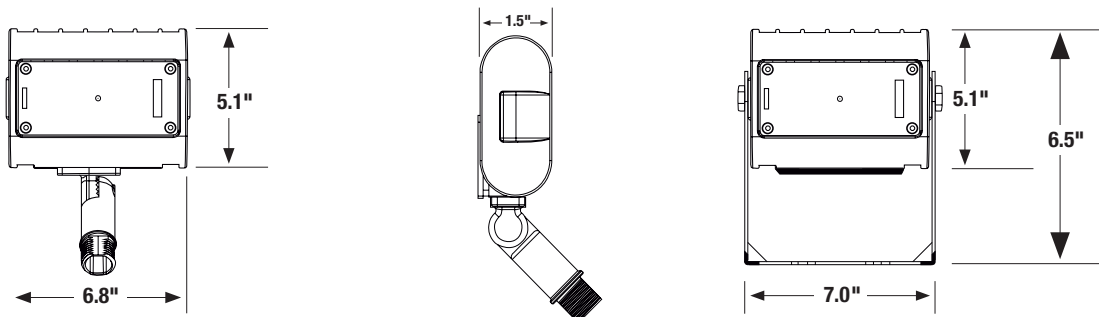

APPLICATION AND PERFORMANCE SPECIFICATION IS SUBJECT TO CHANGE WITHOUT NOTIFICATION