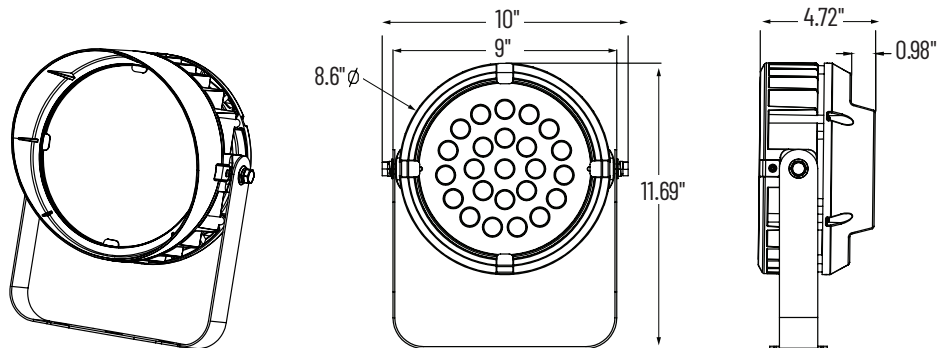

Listings

WET location listed.

Warranty

3-year limited warranty.

LINE DRAWING

Optional Cowl included with fixture.

APPLICATION AND PERFORMANCE SPECIFICATION IS SUBJECT TO CHANGE WITHOUT NOTIFICATION

CONTRACTOR:	
PROJECT:	DATE:
PREPARED BY:	MODEL#: