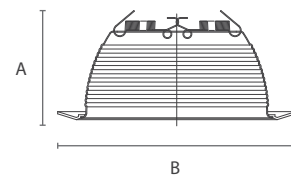

TM3B-SN/SN
Satin Nickel Baffle/Ring