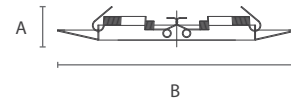

TM3-SN
Satin Nickel Trim

TM3-MO
Mocha Trim

TM3PSP-WH
White Trim with Socket
Mounting Bracket

TM4

6" Open Trim (Metal)

Non-IC: BR40/PAR38 - 150W Max.

NOMINAL SIZE

Height

Outer Diameter

A : 1/2"

B : 8"

MOUNTING TYPE

Spring Mount

TM4-WH
White Trim

RECESSED DOWNLIGHTING

TM3B