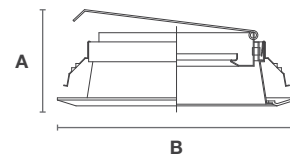

6" Incandescent Trims

RECESSED DOWNLIGHTING