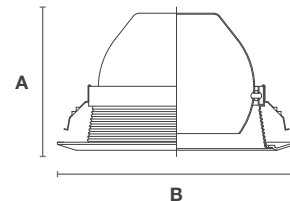

TM630R

6" Reflector with Regressed Gimbal Ring
IC & Non-IC: BR/PAR30 - 75W Max.

NOMINAL SIZE   **Height**   **Outer Diameter**
A : 2 5/16"   **B** : 7 9/16"
MOUNTING TYPE   Clip Mount