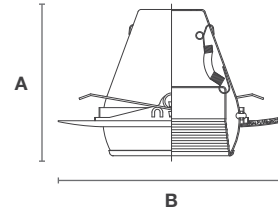

TAMLITE LIGHTING

6" Incandescent Trims

For IC206RAT, IC206AT(Q, QF), 406(R), DL106(R), 406(R)

CATALOG #	DATE
PROJECT	TYPE
PREPARED BY	

TM38E

6" Eyeball with Baffle (All steel construction)
IC & Non-IC: BR/PAR30 - 75W Max.

NOMINAL SIZE **Height** **Outer Diameter**
A : 5 1/4" **B** : 8 3/16"
MOUNTING TYPE Torsion Mount
 *Not for shallow housings

TM38E-WH/WH
White Eyeball/White Baffle Trim

TM38E-BK/WH
White Eyeball/Black Baffle Trim

TM98E

6" Regressed Eyeball (White metal ring)
IC & Non-IC: BR/PAR30 - 75W Max.

NOMINAL SIZE **Height** **Outer Diameter**
A : 3 3/4" **B** : 7"
MOUNTING TYPE Clip Mount

TM98E-WH/WR
White Eyeball/White Baffle/
White Ring

TM98E-BK/WR
White Eyeball/Black Baffle/
White Ring

TM630R

6" Reflector with Regressed Gimbal Ring
IC & Non-IC: BR/PAR30 - 75W Max.

NOMINAL SIZE **Height** **Outer Diameter**
A : 2 5/16" **B** : 7 9/16"
MOUNTING TYPE Clip Mount