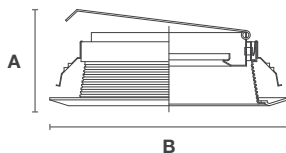

TM630B-MO
Mocha Gimbal/Baffle/Ring