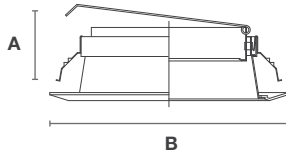

TAMLITE LIGHTING

CATALOG #	DATE
PROJECT	TYPE
PREPARED BY	

6" Incandescent Trims

For IC206RAT, IC206AT(Q, QF), 406(R),
DL106(R), 406(R)

NOMINAL SIZE **Height** **Outer Diameter**
MOUNTING TYPE **A** : 2 5/16" **B** : 7 9/16"
 Clip Mount

TM638R
 6" Reflector with Regressed Gimbal Ring
 Non-IC: BR40/PAR38 - 150W Max.

TM638R-CL/WH
 White Gimbal/Clear Reflector/White Ring

NOMINAL SIZE **Height** **Outer Diameter**
MOUNTING TYPE **A** : 2 5/16" **B** : 7 9/16"
 Clip Mount

NOMINAL SIZE **Height** **Outer Diameter**
MOUNTING TYPE **A** : 2 5/16" **B** : 7 9/16"
 Clip Mount

TM638B
 6" Baffle with Regressed Gimbal Ring (Metal ring on special finishes)
 Non-IC: BR40/PAR38 - 150W Max.