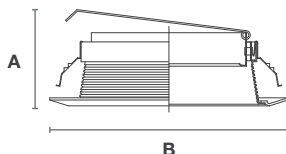

NOMINAL SIZE **Height** **Outer Diameter**
MOUNTING TYPE **A** : 2 5/16" **B** : 7 9/16"
 Clip Mount

TM638B
 6" Baffle with Regressed Gimbal Ring (Metal ring on special finishes)
 Non-IC: BR40/PAR38 - 150W Max.