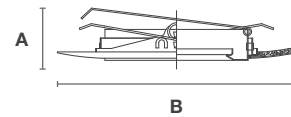

NOMINAL SIZE	Height	Outer Diameter
	A : 1 1/16"	B : 8 3/16"
MOUNTING TYPE	Torsion Mount	

TM330-WH
White Gimbal/Ring

TM330-SN
Satin Nickel Gimbal/Ring

TM330-MO
Mocha Gimbal/Ring

TM338

6" Gimbal Ring (All steel construction)

Non-IC: BR40/PAR38 - 150W Max.

NOMINAL SIZE	Height	Outer Diameter
	A : 1 1/16"	B : 8 3/16"
MOUNTING TYPE	Torsion Mount	

TM338-WH
White Gimbal/Ring

TM338-SN
Satin Nickel Gimbal/Ring

TM338-MO
Mocha Gimbal/Ring

TM52

6" Wall Wash (White metal ring only/all steel construction)

IC: A19 - 40W Max., Non IC: A19 - 60W Max.

NOMINAL SIZE	Height	Outer Diameter
	A : 2 15/16"	B : 8 1/8"
MOUNTING TYPE	Torsion Mount	

TM52-WH/WH
Wall Wash/White Reflector/
White Ring