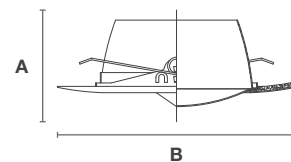

6" Incandescent Trims

RECESSED DOWNLIGHTING