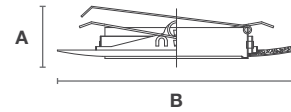

NOMINAL SIZE	Height	Outer Diameter
	A : 1 1/16"	B : 8 3/16"
MOUNTING TYPE	Torsion Mount	

TM330-WH
White Gimbal/Ring

TM330-SN
Satin Nickel Gimbal/Ring

TM330-MO
Mocha Gimbal/Ring

TM338

6" Gimbal Ring (All steel construction)

Non-IC: BR40/PAR38 - 150W Max.

NOMINAL SIZE	Height	Outer Diameter
	A : 1 1/16"	B : 8 3/16"
MOUNTING TYPE	Torsion Mount	

TM338-WH
White Gimbal/Ring

TM338-SN
Satin Nickel Gimbal/Ring

TM338-MO
Mocha Gimbal/Ring

TM52

6" Wall Wash (White metal ring only/all steel construction)

IC: A19 - 40W Max., Non IC: A19 - 60W Max.

NOMINAL SIZE	Height	Outer Diameter
	A : 2 15/16"	B : 8 1/8"
MOUNTING TYPE	Torsion Mount	

TM52-WH/WH
Wall Wash/White Reflector/
White Ring