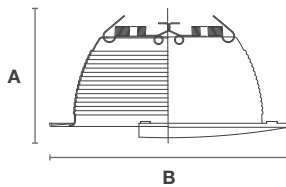

TAMLITE LIGHTING

CATALOG #	DATE
PROJECT	TYPE
PREPARED BY	

6" Incandescent Trims

For IC206RAT, IC206AT(Q, QF), 406(R),
DL106(R), 406(R)

NOMINAL SIZE **Height** **Outer Diameter**
A : 3 1/8" **B** : 7 1/4"
MOUNTING TYPE Spring Mount

TM54C

6" Wall Wash with Reflector

IC: A19 - 40W Max., Non IC: BR/PAR30 - 75W Max.

TM54C-CL/WH
Clear Reflector/White Ring

NOMINAL SIZE **Height** **Outer Diameter**
A : 3 1/8" **B** : 7 1/4"
MOUNTING TYPE Spring Mount

TM54B

6" Wall Wash with Baffle

IC: A19 - 40W Max., Non IC: BR/PAR30 - 75W Max.

TM54B-BK/WH
Black Baffle/White Ring

TM54B-WH/WH
White Baffle/Ring

NOMINAL SIZE **Height** **Outer Diameter**
A : 2 3/16" **B** : 7 9/16"
MOUNTING TYPE Clip Mount