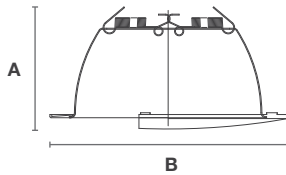

TAMLITE LIGHTING

CATALOG #	DATE
PROJECT	TYPE
PREPARED BY	

6" Incandescent Trims

For IC206RAT, IC206AT(Q, QF), 406(R),
DL106(R), 406(R)

NOMINAL SIZE **Height** **Outer Diameter**
A : 3 1/8" **B** : 7 1/4"
MOUNTING TYPE Spring Mount

TM54C

6" Wall Wash with Reflector

IC: A19 - 40W Max., Non IC: BR/PAR30 - 75W Max.

TM54C-CL/WH
Clear Reflector/White Ring

NOMINAL SIZE **Height** **Outer Diameter**
A : 3 1/8" **B** : 7 1/4"
MOUNTING TYPE Spring Mount

TM54B

6" Wall Wash with Baffle

IC: A19 - 40W Max., Non IC: BR/PAR30 - 75W Max.

TM54B-BK/WH
Black Baffle/White Ring

TM54B-WH/WH
White Baffle/Ring

NOMINAL SIZE **Height** **Outer Diameter**
A : 2 3/16" **B** : 7 9/16"
MOUNTING TYPE Clip Mount