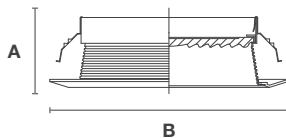

TM42-BK/WR
Black Baffle/White Ring/
Fresnel Lens