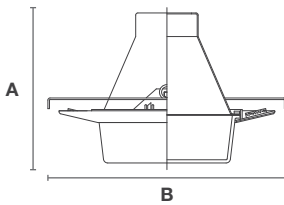

TM16P-NR
No Reflector/White Plastic Trim