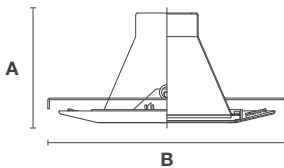

TM17-MO
Clear Reflector/Mocha Trim