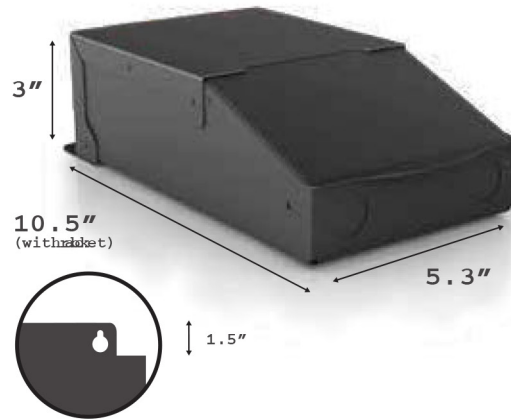

LINE DRAWING

CONSTRUCTION

Case Material

High-Quality Metal

Circuit Breaker

Primary & Secondary Manual Reset

DIMMING SPECIFICATIONS

Dimmable

Yes

Driver Type

Electronic (Not Included)