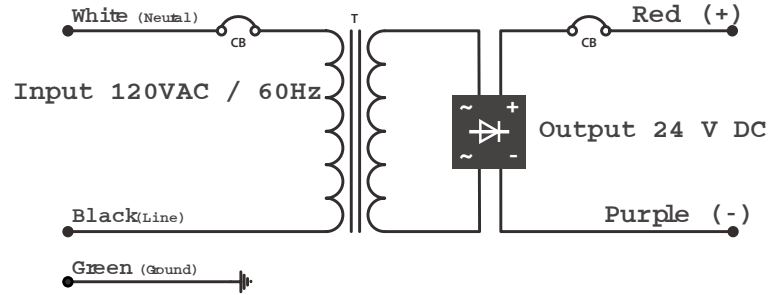

CSRT	300	DWT
SERIES	MAX LOAD	TYPE
CSRT	[300]: 300 Watt Max Load	[DWT]: Direct Wire Transformer

MODEL :	TYPE
PROJECT :	
PREPARED BY :	DATE :

WIRING DIAGRAM

COMPATIBLE DIMMERS

Legrand Dimmers

Pass & Seymour

These dimmers have adjustable minimum dimming level which provides better compatibility with certain LED loads.