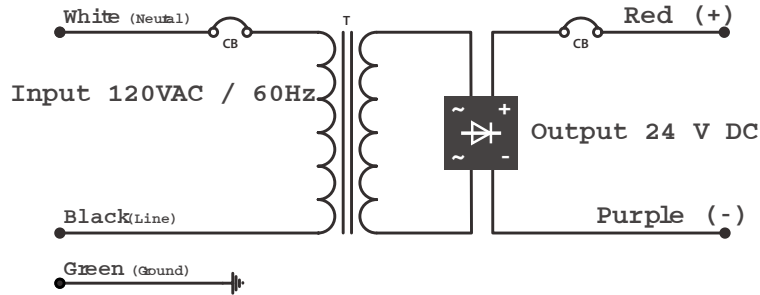

CSRT	25	DWT
SERIES	MAX LOAD	TYPE
CSRT	[25]: 25 Watt Max Load	[DWT]: Direct Wire Transformer

MODEL :	TYPE
PROJECT :	
PREPARED BY :	DATE :

WIRING DIAGRAM

COMPATIBLE DIMMERS

Legrand Dimmers

Pass & Seymour

These dimmers have adjustable minimum dimming level which provides better compatibility with certain LED loads.