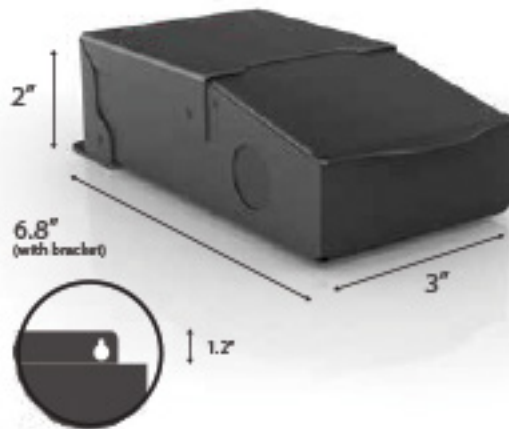

LINE DRAWING

CONSTRUCTION

Case Material

High-Quality Metal

Circuit Breaker

Primary & Secondary Manual Reset

Class

Class 2

DIMMING SPECIFICATIONS

Dimmable

Yes

Driver Type

Electronic (Not Included)