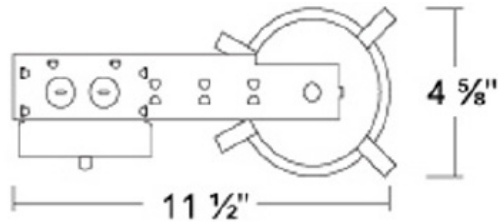

LINE DRAWING

CONSTRUCTION

DESCRIPTION

4" Non-IC Remodel Housing for line voltage (120V) for use with 50W R/PAR20 lamps. These are designed for use in non-insulated ceilings for general floor and task lighting.

MOUNTING

Four remodel clips secure housing and accommodates 1/2" and 5/8" ceiling materials.
Ceiling Cutout Size : 4.22"

HOUSING

Non-IC air-tight housing, thermally protected against misuse of insulation materials and improper lamping
J-box is listed for through-branch circuit wiring
(6) 1/2" knockouts, (1) 3/4" knockout and (4) pry-outs with Romex cable clamp
5 1/2" height allows use in 2" x 6" construction

ELECTRICAL

SOCKET

Medium base porcelain socket on adjustable mounting bracket for proper lamp positioning

LISTINGS/RATINGS

LISTINGS/RATINGS/COMPLIANCE

UL, C-UL listed for damp location and feed through wiring.

WARRANTY

WARRANTY

Guaranteed one year from the purchase date of the product, against mechanical defects in manufacturing.