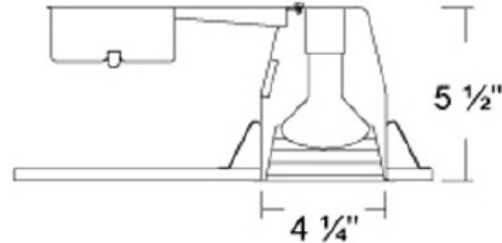

LINE DRAWING

CONSTRUCTION

DESCRIPTION

4" Non-IC Remodel Housing for line voltage (120V) for use with 50W R/PAR20 lamps. These are designed for use in non-insulated ceilings for general floor and task lighting.

MOUNTING

Four remodel clips secure housing and accommodates 1/2" and 5/8" ceiling materials.
Ceiling Cutout Size : 4.22"

HOUSING

Non-IC air-tight housing, thermally protected against misuse of insulation materials and improper lamping
J-box is listed for through-branch circuit wiring
(6) 1/2" knockouts, (1) 3/4" knockout and (4) pry-outs with Romex cable clamp
5 1/2" height allows use in 2" x 6" construction

ELECTRICAL

SOCKET

Medium base porcelain socket on adjustable mounting bracket for proper lamp positioning

LISTINGS/RATINGS

LISTINGS/RATINGS/COMPLIANCE

UL, C-UL listed for damp location and feed through wiring.

WARRANTY

WARRANTY

Guaranteed one year from the purchase date of the product, against mechanical defects in manufacturing.