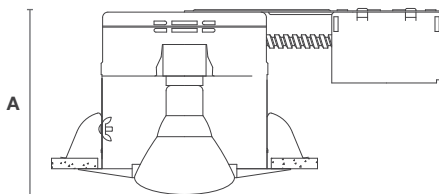

TAMLITE LIGHTING

IC406R

6" Shallow IC Remodel Housing
Line Voltage: 120V - 75W R/PAR30, 60W A19

CATALOG #	DATE
PROJECT	TYPE
PREPARED BY	

6" Incandescent Housings

FEATURES

- IC rated shallow housing, thermally protected against misuse of insulation materials and improper lamping
- J-box is listed for through-branch circuit wiring with (6) 1/2", (1) 3/4" knockouts and (4) pry-outs Romex cable clamp
- 4 Push-up locking remodel clips designed to accommodate different ceiling thicknesses
- Medium base porcelain socket on adjustable mounting bracket for proper lamp positioning
- 5 1/2" height allows use in 2" x 6" construction
- UL, C-UL listed for damp location, feed through wiring and direct contact with insulation

PRODUCT DIMENSIONS

NOMINAL SIZE **HEIGHT**
A 5 1/2" **Ceiling Cut-Out:** 6.31"

ORDERING INFORMATION Sample Product Code : IC406R

PRODUCT CODE	DESCRIPTION
IC406R	6" Shallow IC Remodel Housing, Line Voltage: 120V - 75W R/PAR30, 60W A19