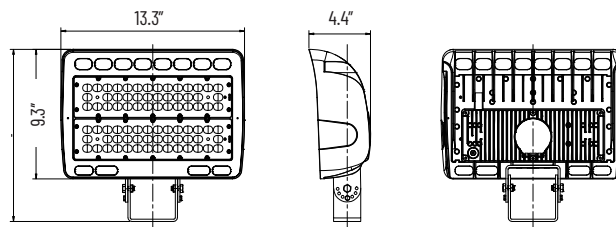

0-10v PWM VR

**Optics**

Clear Polycarbonate Optic Plate

**Listings**

UL listed to US and Canadian safety standards. Wet location listed. For use in ambient operating temperatures ranging from 40°C~+40°C.

**Warranty**

5-year limited warranty.

**LINE DRAWINGS**

**Slip fitter**

**Trunnion Bracket**

CONTRACTOR:	
PROJECT:	DATE:
PREPARED BY:	MODEL#:

**LIGHTING SPECIFICATIONS**

SERIES	LUMENS	LPW	WATTAGE	VOLTAGE	CRI
MPFLEDWS5KTR	20500	144.69	150	100-277V	70
MPFLEDWS5KSF	20500	144.69	150	100-277V	70