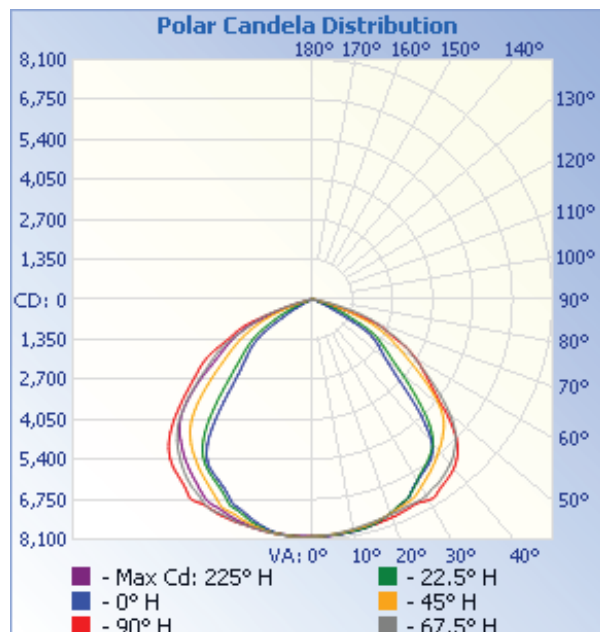

0-10v PWM VR

**Optics**

Clear Polycarbonate Optic Plate

**Listings**

UL listed to US and Canadian safety standards. Wet location listed. For use in ambient operating temperatures ranging from 40°C~+40°C.

**Warranty**

5-year limited warranty.

**LINE DRAWINGS**

**Slip fitter**

**Trunnion Bracket**

CONTRACTOR:	
PROJECT:	DATE:
PREPARED BY:	MODEL#:

**LIGHTING SPECIFICATIONS**

SERIES	LUMENS	LPW	WATTAGE	VOLTAGE	CRI
MPFLEDWS5KTR	20500	144.69	150	100-277V	70
MPFLEDWS5KSF	20500	144.69	150	100-277V	70

**ORDERING INFORMATION**

Example: MPFLEDWS5KSF

SERIES	WATTAGE	COLOR TEMP.	MOUNTING
MPFLED	(WS) SELECTABLE 50W,80W,100,150W	[5K]: 5000K	[SF] : Slip Fitter [TR] : Trunnion Mount

**PHOTOMETRIC REPORTS**

CONTRACTOR:	
PROJECT:	DATE:
PREPARED BY:	MODEL#:

**PHOTOMETRIC REPORTS**

	Center Beam fc	Beam Width	
17.0ft	27.7 fc	34.7 ft	60.1 ft
34.0ft	6.93 fc	69.4 ft	120.2 ft
51.0ft	3.08 fc	104.1 ft	180.3 ft
68.0ft	1.73 fc	138.7 ft	240.4 ft
85.0ft	1.11 fc	173.4 ft	300.5 ft
102.0ft	0.77 fc	208.1 ft	360.6 ft