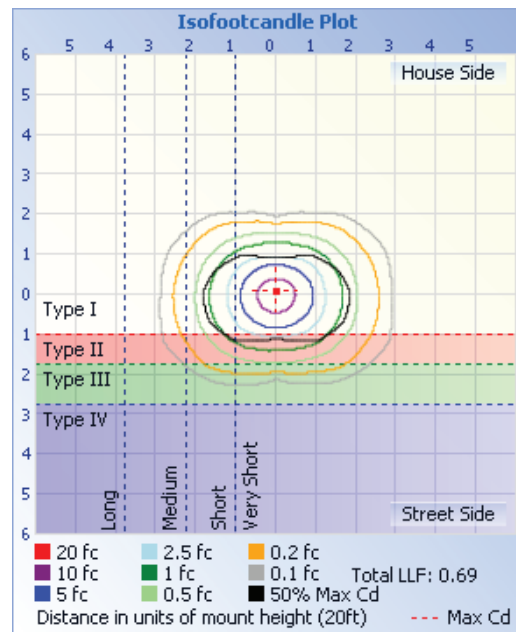

CONTRACTOR:	
PROJECT:	DATE:
PREPARED BY:	MODEL#:

LIGHTING SPECIFICATIONS

SERIES	LUMENS	LPW	WATTAGE	VOLTAGE	CRI
MPFLEDWS5KTR	20500	144.69	150	100-277V	70
MPFLEDWS5KSF	20500	144.69	150	100-277V	70

ORDERING INFORMATION

Example: MPFLEDWS5KSF

SERIES	WATTAGE	COLOR TEMP.	MOUNTING
MPFLED	(WS) SELECTABLE 50W,80W,100,150W	[5K]: 5000K	[SF] : Slip Fitter [TR] : Trunnion Mount

PHOTOMETRIC REPORTS