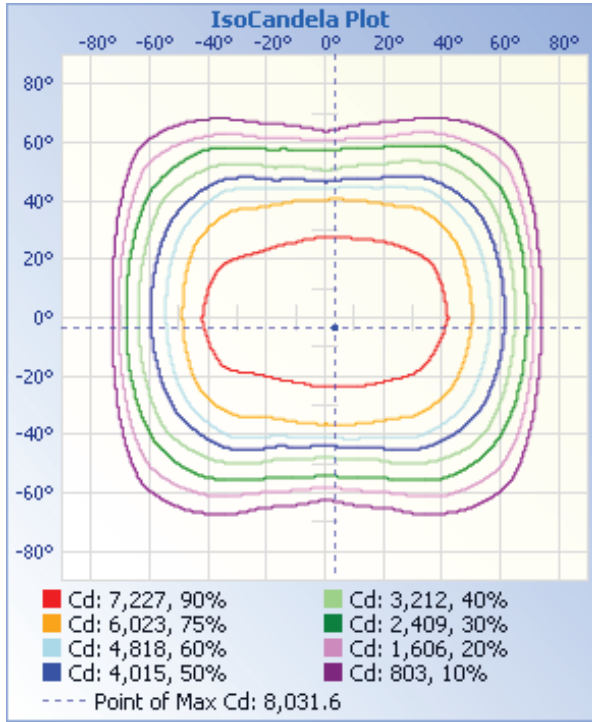

**ORDERING INFORMATION**

Example: MPFLEDWS5KSF

SERIES	WATTAGE	COLOR TEMP.	MOUNTING
MPFLED	(WS) SELECTABLE 50W,80W,100,150W	[5K]: 5000K	[SF] : Slip Fitter [TR] : Trunnion Mount

**PHOTOMETRIC REPORTS**

CONTRACTOR:	
PROJECT:	DATE:
PREPARED BY:	MODEL#:

**PHOTOMETRIC REPORTS**

	Center Beam fc	Beam Width	
17.0ft	27.7 fc	34.7 ft	60.1 ft
34.0ft	6.93 fc	69.4 ft	120.2 ft
51.0ft	3.08 fc	104.1 ft	180.3 ft
68.0ft	1.73 fc	138.7 ft	240.4 ft
85.0ft	1.11 fc	173.4 ft	300.5 ft
102.0ft	0.77 fc	208.1 ft	360.6 ft

■ Vert. Spread: 91.1°  
■ Horiz. Spread: 121.0°