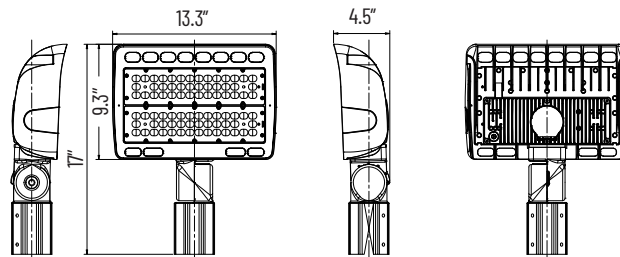

0-10v PWM VR

**Optics**

Clear Polycarbonate Optic Plate

**Listings**

UL listed to US and Canadian safety standards. Wet location listed. For use in ambient operating temperatures ranging from 40°C~+40°C.

**Warranty**

5-year limited warranty.

**LINE DRAWINGS**

**Slip fitter**

**Trunnion Bracket**

CONTRACTOR:	
PROJECT:	DATE:
PREPARED BY:	MODEL#:

**LIGHTING SPECIFICATIONS**

SERIES	LUMENS	LPW	WATTAGE	VOLTAGE	CRI
MPFLEDWS5KTR	20500	144.69	150	100-277V	70
MPFLEDWS5KSF	20500	144.69	150	100-277V	70

**PHOTOMETRIC REPORTS**

	Center Beam fc	Beam Width	
17.0ft	27.7 fc	34.7 ft	60.1 ft
34.0ft	6.93 fc	69.4 ft	120.2 ft
51.0ft	3.08 fc	104.1 ft	180.3 ft
68.0ft	1.73 fc	138.7 ft	240.4 ft
85.0ft	1.11 fc	173.4 ft	300.5 ft
102.0ft	0.77 fc	208.1 ft	360.6 ft