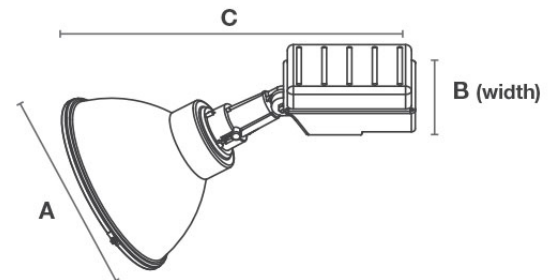

SPECIFICATIONS / DIMENSIONS

LISTINGS/RATINGS/COMPLIANCE

CSA or UL Listed
Suitable for wet locations

WARRANTY

Guaranteed for one year against mechanical defects in manufacturing.

*** SPECIFICATIONS SUBJECT TO CHANGE WITHOUT NOTICE***

DIMENSIONS

A	B	C
21 "	9 1/4 "	33 "

ORDERING INFORMATION

Sample Part Code: **SP1MQ14L**

SP1				L
SERIES	SOURCE	VOLTAGE	LAMP WATTAGE	LAMPS INCLUDED
SP1	[H] : High Pressure Sodium [M] : Metal Halide [P] : Pulse Start Metal Halide *400W MH only	[E] : 480 [Q] : 120,208,240,277	High Pressure Sodium (H) [14] : 1000 Watt Metal Halide (MH) [14] : 1000 Watt [15] : 1500 Watt Pulse Start Metal Halide (P) [40] : 400 Watt	[L] : Lamp Included