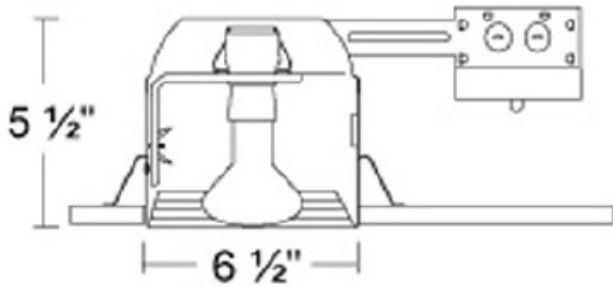

MODEL :		TYPE
PROJECT :		
PREPARED BY :	DATE :	

SPECIFICATIONS

DL406R SERIES

6" Shallow Non-IC Remodel housing for line voltage (120V) for use with 150W R40/PAR38 lamps. These are designed for use in non-insulated ceilings for general floor and task lighting.

LINE DRAWING

CONSTRUCTION

HOUSING

Non-IC housing, thermally protected against misuse of insulation materials and improper lamping
 J-box is listed for through-branch circuit wiring
 (6) 1/2" knockouts, (1) 3/4" knockout and (4) pry-outs with Romex cable clamp
 5 1/2" height allows use in 2" x 6" construction

MOUNTING

Housing adjusts to accommodate various ceiling thicknesses
 4 Push-up locking remodel clips designed to accommodate different ceiling thickness
 Ceiling Cutout Size : 6.31"

ELECTRICAL

SOCKET

Medium base porcelain socket on adjustable mounting bracket for proper lamp positioning