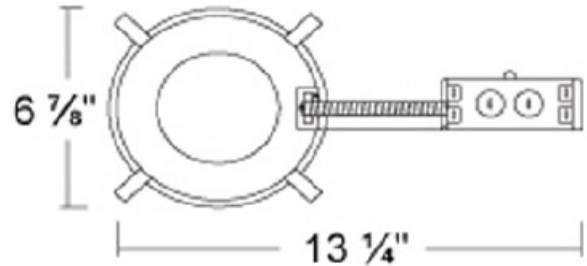

MODEL :		TYPE
PROJECT :		
PREPARED BY :	DATE :	

SPECIFICATIONS

DL406R SERIES

6" Shallow Non-IC Remodel housing for line voltage (120V) for use with 150W R40/PAR38 lamps. These are designed for use in non-insulated ceilings for general floor and task lighting.

LINE DRAWING

CONSTRUCTION

HOUSING

Non-IC housing, thermally protected against misuse of insulation materials and improper lamping
 J-box is listed for through-branch circuit wiring
 (6) 1/2" knockouts, (1) 3/4" knockout and (4) pry-outs with Romex cable clamp
 5 1/2" height allows use in 2" x 6" construction

MOUNTING

Housing adjusts to accommodate various ceiling thicknesses
 4 Push-up locking remodel clips designed to accommodate different ceiling thickness
 Ceiling Cutout Size : 6.31"

ELECTRICAL

SOCKET

Medium base porcelain socket on adjustable mounting bracket for proper lamp positioning