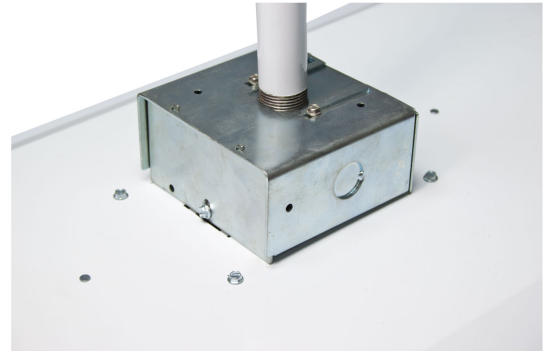

TAMLITE LIGHTING

660 NW Peacock Blvd. Port St. Lucie, FL 34986
tel: (772) 878-4944 or on the web at www.tamliteusa.com

SPECIFICATION & FEATURES

Catalog #:	08/13/2015
Project:	Type:
Prepared By:	

DESCRIPTION

The pendant mount suspension option "PD" is available for 4, 6, 8 and 10 light variations. Factory installed 14 gauge steel mounting bracket and balanced ballast placement.

PD-SPLICE BOX Series

HOR Pendent Mount

NOTES

Product performance may vary depending on model and end user environment.

*** SPECIFICATIONS SUBJECT TO CHANGE WITHOUT NOTICE***

SPECIFICATIONS / DIMENSIONS

ORDERING INFORMATION

Sample Part Code: PD-SPLICE BOX

PD-SPLICE BOX