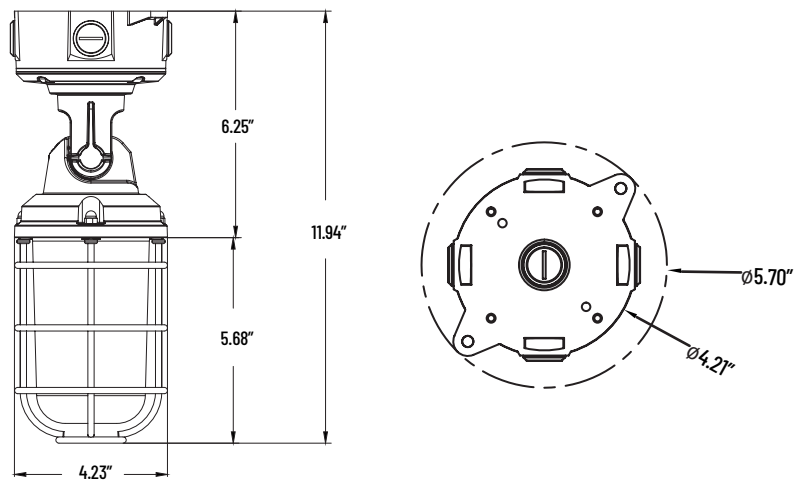

LINE DRAWINGS