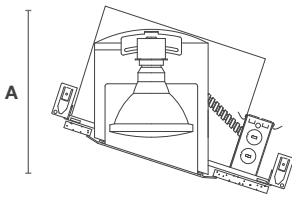

## IC906AT

6" Slope IC Air-Tight New Work Housing  
Line Voltage: 120V - 100W R40/PAR38

CATALOG #	DATE
PROJECT	TYPE
PREPARED BY	

6" Incandescent Slope Housings

### FEATURES

- IC rated air-tight standard slope housing, thermally protected against misuse of insulation materials and improper lamping
- Housing designed to accommodate 2/12 to 6/12 pitch (9° to 27°)
- J-box is listed for through-branch circuit wiring with (5) 1/2" knockouts, and (4) pry-outs Romex cable clamp
- Housing adjusts to accommodate various ceiling thicknesses
- Medium base porcelain socket on adjustable mounting bracket for proper lamp positioning
- Pre-installed hanger bars allow the housing to be positioned at any point within a 24" joist span
- Triangulated bar hangers with nails and leveling tab on the footprint
- Bar hangers are designed to fit T-bar spine without additional clamps for use in a drop ceiling
- 7 1/2" height allows use in 2" x 8" construction
- UL, C-UL listed for damp location, feed through wiring and direct contact with insulation

### PRODUCT DIMENSIONS

**NOMINAL SIZE**    **HEIGHT**  
A                      7 1/2"              **Ceiling Cut-Out:** 7.25" X 7.0"