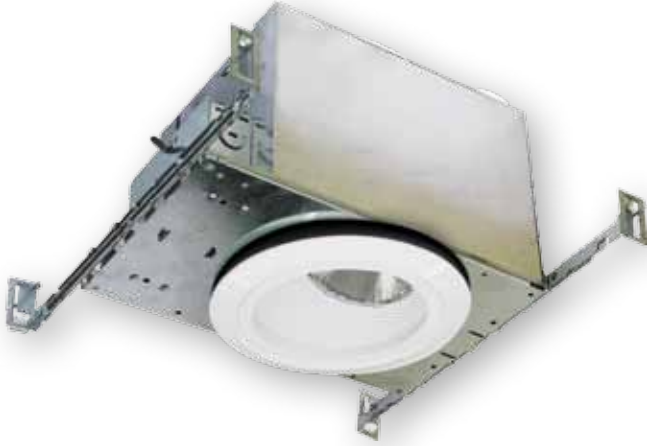

## IC906AT

6" Slope IC Air-Tight New Work Housing  
Line Voltage: 120V - 100W R40/PAR38

CATALOG #	DATE
PROJECT	TYPE
PREPARED BY	

6" Incandescent Slope Housings

### FEATURES

- IC rated air-tight standard slope housing, thermally protected against misuse of insulation materials and improper lamping
- Housing designed to accommodate 2/12 to 6/12 pitch (9° to 27°)
- J-box is listed for through-branch circuit wiring with (5) 1/2" knockouts, and (4) pry-outs Romex cable clamp
- Housing adjusts to accommodate various ceiling thicknesses
- Medium base porcelain socket on adjustable mounting bracket for proper lamp positioning
- Pre-installed hanger bars allow the housing to be positioned at any point within a 24" joist span
- Triangulated bar hangers with nails and leveling tab on the footprint
- Bar hangers are designed to fit T-bar spine without additional clamps for use in a drop ceiling
- 7 1/2" height allows use in 2" x 8" construction
- UL, C-UL listed for damp location, feed through wiring and direct contact with insulation

### PRODUCT DIMENSIONS

**NOMINAL SIZE**    **HEIGHT**  
A                      7 1/2"              **Ceiling Cut-Out:** 7.25" X 7.0"