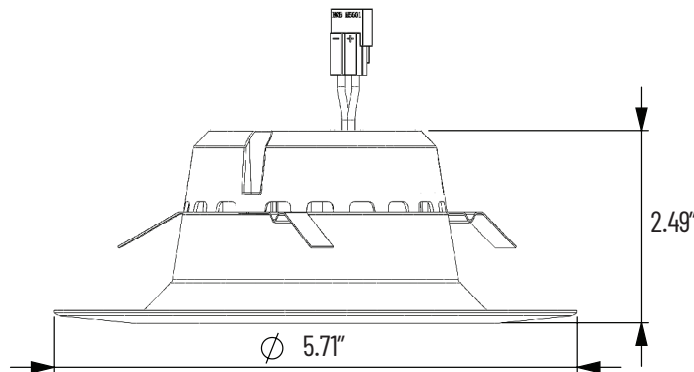

LINE DRAWING