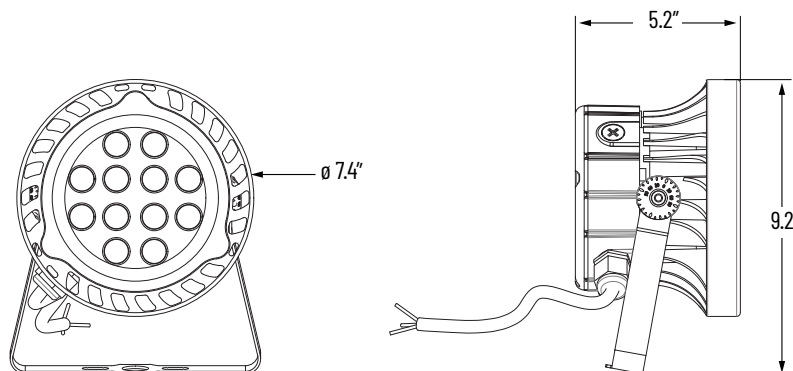

LINE DRAWING