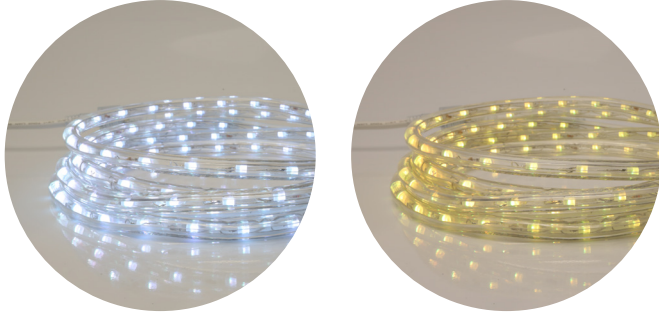

CONTRACTOR:	
PROJECT:	DATE:
PREPARED BY:	MODEL#: TRRRL

DESCRIPTION

TRRRL Series

The TRRRL series is an expandable IP65 rated LED rope light outdoor and wet location jobs. Available in 12', 48', and 150' lengths with expansion capabilities to 150' the TRRRL series is extremely versatile.

FEATURES AND WARRANTY

Intended Use

The TRRRL low profile design makes it ideal for use indoors or outdoor, cove lighting, landscape, etc.

Construction

The construction is flexible allowing for multiple applications.