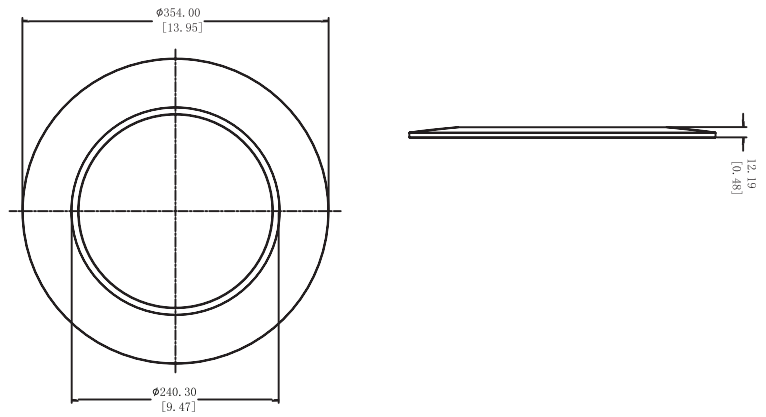

MODEL :		TYPE
PROJECT :		
PREPARED BY :	DATE :	

SERIES SPECIFICATIONS
CH8-OS1 SERIES

Extended trim for CH8 Series
 Trim extender comes packaged with elongated clips.

CONSTRUCTION
CH8-OS1-10

CH8-OS1-12

CONSTRUCTION
Material

Polycarbonate

CERTIFICATIONS/WARRANTY
Warranty

Guaranteed for one year from the purchase date of the product, against mechanical defects in manufacturing.

ORDERING INFORMATION

Series	Type	Size
CH8	[-OS1] : Oversized Ring	[-10] : 8-10"
		[-12] : 8-12"