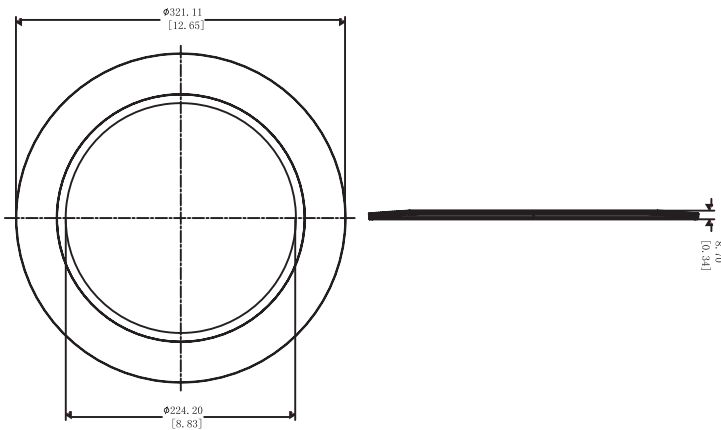

MODEL :		TYPE
PROJECT :		
PREPARED BY :	DATE :	

SERIES SPECIFICATIONS
CH8-OS1 SERIES

Extended trim for CH8 Series
 Trim extender comes packaged with elongated clips.

CONSTRUCTION
CH8-OS1-10

CH8-OS1-12

CONSTRUCTION
Material

Polycarbonate

CERTIFICATIONS/WARRANTY
Warranty

Guaranteed for one year from the purchase date of the product, against mechanical defects in manufacturing.

ORDERING INFORMATION

Series	Type	Size
CH8	[-OS1] : Oversized Ring	[-10] : 8-10"
		[-12] : 8-12"