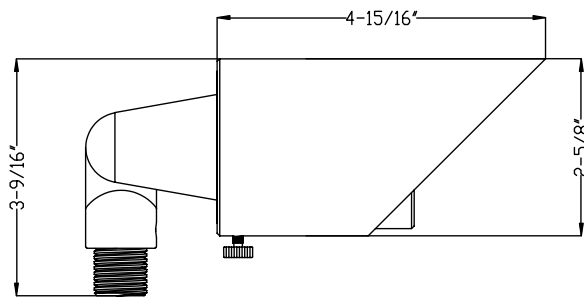

CONTRACTOR:	
PROJECT:	DATE:
PREPARED BY:	MODEL#:

SERIES SPECIFICATIONS

TCOLSB series

The TCOLSB bullet offers a knuckle mounting system and focused beam spread for your lighting applications. Add this fixture to your landscape range for a clean discrete look.

FEATURES

Intended Use

This fixture is ideal for use in landscape and pathway applications

Construction

Durable aluminum housing with bronze powdercoat finish

Optics

Precision molded polycarbonate optical lens is engineered for superior light area distribution. The TCOLSB series has a beam angle of 55°

Electrical

Long-life LEDs PCB mounted, coupled with high-efficiency drivers, provide extended service life. The TCOLSB delivers up to 67 lumens per watt. Thermally protected driver standard.

Installation

Fixture is mounted using the half inch knuckle.

Listings

UL listed to US and Canadian safety standards. Wet location listed. For use in ambient operating temperatures ranging from -25°C~+40°C.

Warranty

5-year limited warranty.

NOTE: Actual performance may differ as a result of end-user environment and application. All values are design or typical values, measured under laboratory conditions at 25 °C. Specifications subject to change without notice.

LINE DRAWING

5W

12W

APPLICATION AND PERFORMANCE SPECIFICATION IS SUBJECT TO CHANGE WITHOUT NOTIFICATION