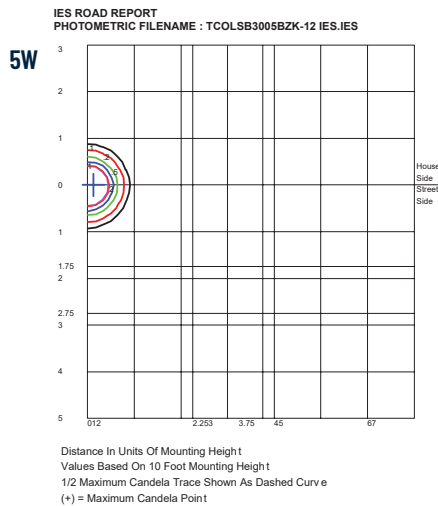

**LINE DRAWING**

**5W**

**12W**

APPLICATION AND PERFORMANCE SPECIFICATION IS SUBJECT TO CHANGE WITHOUT NOTIFICATION

CONTRACTOR:	
PROJECT:	DATE:
PREPARED BY:	MODEL#:

**ORDERING INFO**

EXAMPLE: TCOLSB3005BZK-12

SERIES	COLOR TEMP	WATTAGE	COLOR	MOUNTING	VOLTAGE
TCOLSB	[ 30 ] : 3000K	[ 05 ] : 05 Watts	[ BZ ] : Bronze	[ K ] : Knuckle	[ -12 ] : 12 Volts
		[ 12 ] : 12 Watts			

**PERFORMANCE SPECIFICATIONS**

SERIES	LUMENS	LPW	MAX WATTAGE
TCOLSB3005BZK-12	300	60	5W
TCOLSB3012BZK-12	800	67	12W

**PHOTOMETRIC REPORTS**

**Polar graph**

**Isocandela plot**

APPLICATION AND PERFORMANCE SPECIFICATION IS SUBJECT TO CHANGE WITHOUT NOTIFICATION