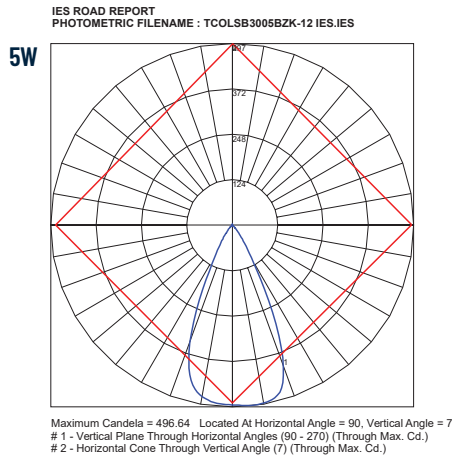

**LINE DRAWING**

**5W**

**12W**

APPLICATION AND PERFORMANCE SPECIFICATION IS SUBJECT TO CHANGE WITHOUT NOTIFICATION

CONTRACTOR:	
PROJECT:	DATE:
PREPARED BY:	MODEL#:

**ORDERING INFO**

EXAMPLE: TCOLSB3005BZK-12

**PHOTOMETRIC REPORTS**

**Polar graph**

**Isocandela plot**

APPLICATION AND PERFORMANCE SPECIFICATION IS SUBJECT TO CHANGE WITHOUT NOTIFICATION