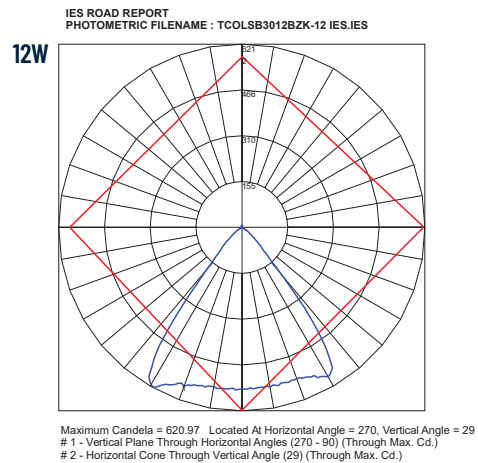

**LINE DRAWING**

**5W**

**12W**

APPLICATION AND PERFORMANCE SPECIFICATION IS SUBJECT TO CHANGE WITHOUT NOTIFICATION

CONTRACTOR:	
PROJECT:	DATE:
PREPARED BY:	MODEL#:

**ORDERING INFO**

EXAMPLE: TCOLSB3005BZK-12

**PHOTOMETRIC REPORTS**

**Polar graph**

**Isocandela plot**

APPLICATION AND PERFORMANCE SPECIFICATION IS SUBJECT TO CHANGE WITHOUT NOTIFICATION