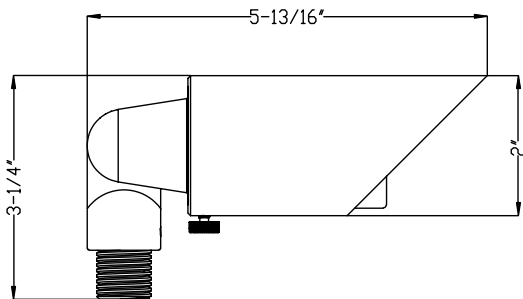

CONTRACTOR:	
PROJECT:	DATE:
PREPARED BY:	MODEL#:

SERIES SPECIFICATIONS

TCOLSB series

The TCOLSB bullet offers a knuckle mounting system and focused beam spread for your lighting applications. Add this fixture to your landscape range for a clean discrete look.

FEATURES

Intended Use

This fixture is ideal for use in landscape and pathway applications

Construction

Durable aluminum housing with bronze powdercoat finish

Optics

Precision molded polycarbonate optical lens is engineered for superior light area distribution. The TCOLSB series has a beam angle of 55°

Electrical

Long-life LEDs PCB mounted, coupled with high-efficiency drivers, provide extended service life. The TCOLSB delivers up to 67 lumens per watt. Thermally protected driver standard.

Installation

Fixture is mounted using the half inch knuckle.

Listings

UL listed to US and Canadian safety standards. Wet location listed. For use in ambient operating temperatures ranging from -25°C~+40°C.

Warranty

5-year limited warranty.

NOTE: Actual performance may differ as a result of end-user environment and application. All values are design or typical values, measured under laboratory conditions at 25 °C. Specifications subject to change without notice.

LINE DRAWING

5W