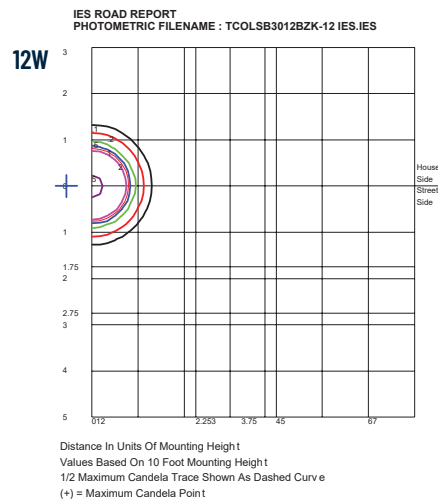

**LINE DRAWING**

**5W**

**12W**

APPLICATION AND PERFORMANCE SPECIFICATION IS SUBJECT TO CHANGE WITHOUT NOTIFICATION

CONTRACTOR:	
PROJECT:	DATE:
PREPARED BY:	MODEL#:

**ORDERING INFO**

EXAMPLE: TCOLSB3005BZK-12

SERIES	COLOR TEMP	WATTAGE	COLOR	MOUNTING	VOLTAGE
TCOLSB	[ 30 ] : 3000K	[ 05 ] : 05 Watts	[ BZ ] : Bronze	[ K ] : Knuckle	[ -12 ] : 12 Volts
		[ 12 ] : 12 Watts			

**PERFORMANCE SPECIFICATIONS**

SERIES	LUMENS	LPW	MAX WATTAGE
TCOLSB3005BZK-12	300	60	5W
TCOLSB3012BZK-12	800	67	12W

**PHOTOMETRIC REPORTS**

**Polar graph**

**Isocandela plot**

APPLICATION AND PERFORMANCE SPECIFICATION IS SUBJECT TO CHANGE WITHOUT NOTIFICATION