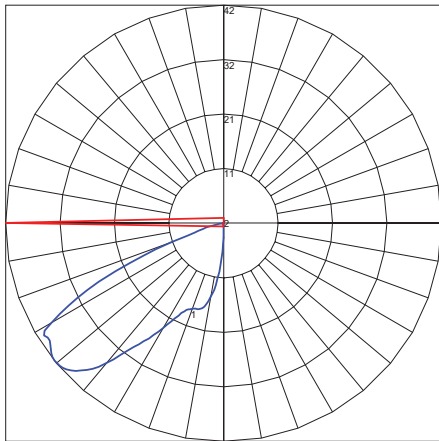

LINE DRAWING

APPLICATION AND PERFORMANCE SPECIFICATION IS SUBJECT TO CHANGE WITHOUT NOTIFICATION

CONTRACTOR:	
PROJECT:	DATE:
PREPARED BY:	MODEL#:

ORDERING INFO

EXAMPLE: TCOLSS3006BZ-12

SERIES	COLOR TEMP	WATTAGE	COLOR	VOLTAGE
TCOLSS	[30] : 3000K	[06] : 6 Watts	[BZ] : Bronze	[-12] : 12 Volts

PERFORMANCE SPECIFICATIONS

PRODUCT	LUMENS	LPW	MAX WATTAGE
TCOLSS3006BZ-12	30	5	6W

PHOTOMETRIC REPORTS

Polar Graph

Isocandela Plot

APPLICATION AND PERFORMANCE SPECIFICATION IS SUBJECT TO CHANGE WITHOUT NOTIFICATION