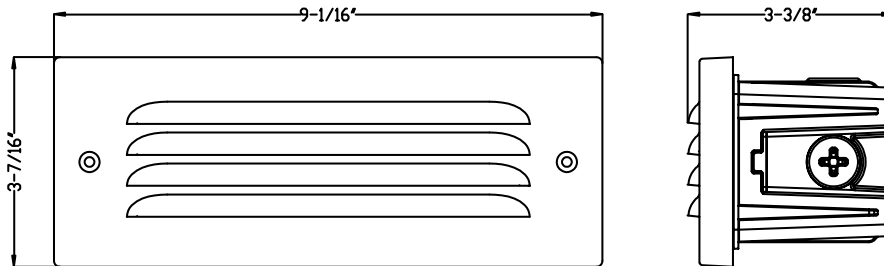

LINE DRAWING

APPLICATION AND PERFORMANCE SPECIFICATION IS SUBJECT TO CHANGE WITHOUT NOTIFICATION