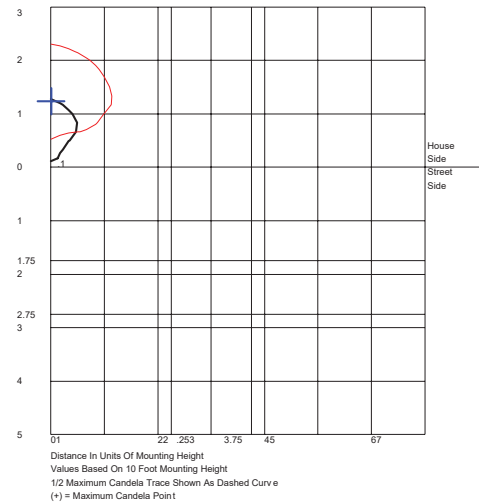

LINE DRAWING

APPLICATION AND PERFORMANCE SPECIFICATION IS SUBJECT TO CHANGE WITHOUT NOTIFICATION

CONTRACTOR:	
PROJECT:	DATE:
PREPARED BY:	MODEL#:

ORDERING INFO

EXAMPLE: TCOLSS3006BZ-12

SERIES	COLOR TEMP	WATTAGE	COLOR	VOLTAGE
TCOLSS	[30] : 3000K	[06] : 6 Watts	[BZ] : Bronze	[-12] : 12 Volts

PERFORMANCE SPECIFICATIONS

PRODUCT	LUMENS	LPW	MAX WATTAGE
TCOLSS3006BZ-12	30	5	6W

PHOTOMETRIC REPORTS

Polar Graph

Isocandela Plot

APPLICATION AND PERFORMANCE SPECIFICATION IS SUBJECT TO CHANGE WITHOUT NOTIFICATION