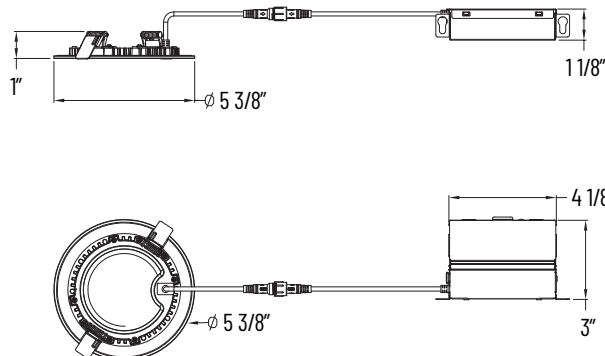

LINE DRAWING

Ceiling Opening: $\varnothing$ 4 1/4"