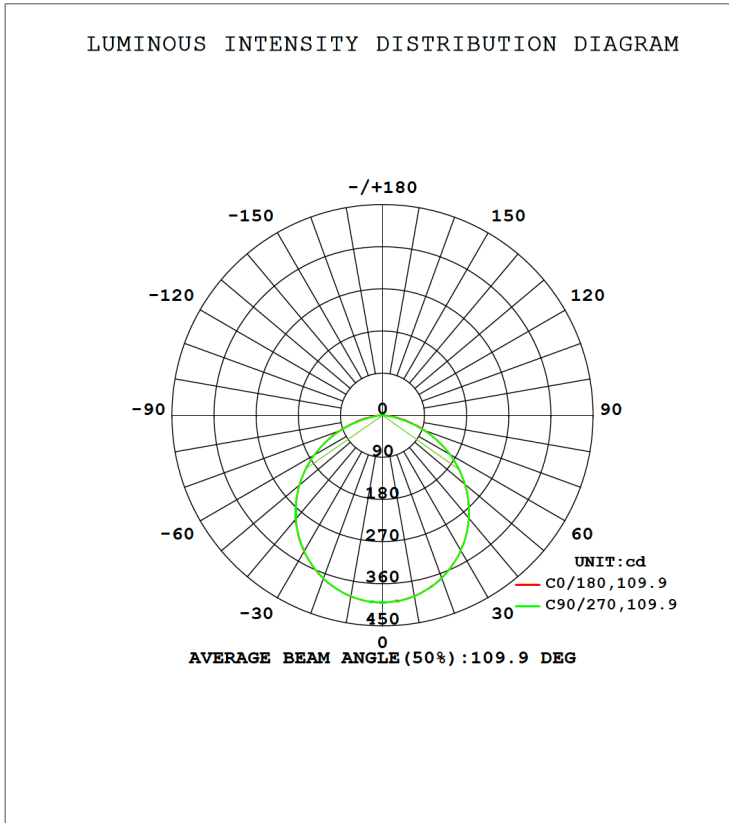

CONTRACTOR:	
PROJECT:	DATE:
PREPARED BY:	MODEL#:

PHOTOMETRIC REPORTS

CLY4-5CCTA (2700K)