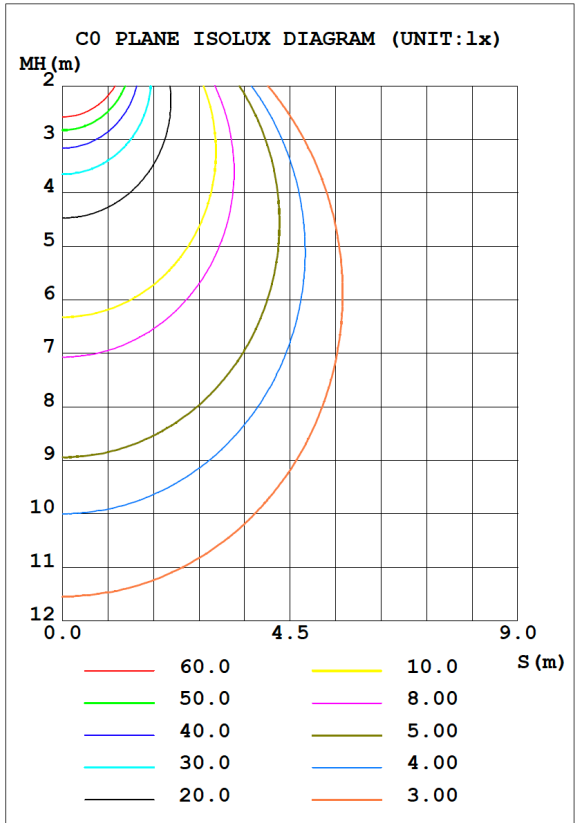

CONTRACTOR:	
PROJECT:	DATE:
PREPARED BY:	MODEL#:

PHOTOMETRIC REPORTS

CLY4-5CCTA (2700K)