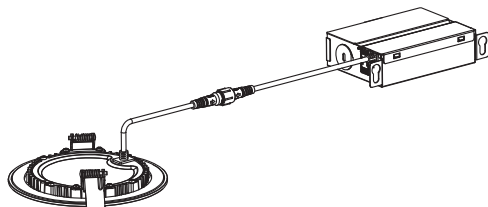

Installation:

Remote mounted driver makes installation simple. Spring loaded clips on the LED array allow for quick installation- pulling the fixture flush to the mounting hole.

Listings:

ETL listed to US and Canadian safety standards. Wet location listed. IC Rated. For use in ambient operating temperatures ranging from -22°F to 104°F.

LINE DRAWING

Ceiling Opening: \varnothing 4 1/4"

CONTRACTOR:	
PROJECT:	DATE:
PREPARED BY:	MODEL#:

ORDERING INFORMATION

EXAMPLE: CLY4-5CCTA/WH

SERIES	DESCRIPTION	CCT SELECTABLE	COLOR
CLY4-5CCTA/WH	4" LED Panel Light	2700K/3000K/3500K/4000K/5000K	[/WH] : WHITE