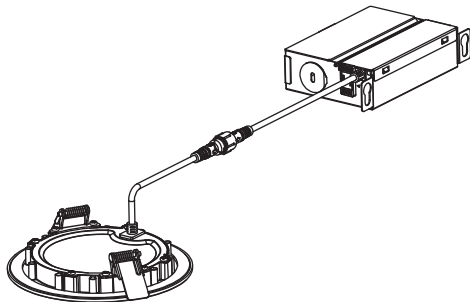

**Installation:**

Remote mounted driver makes installation simple. Spring loaded clips on the LED array allow for quick installation- pulling the fixture flush to the mounting hole.

**Listings:**

ETL listed to US and Canadian safety standards. Wet location listed. IC Rated. For use in ambient operating temperatures ranging from -22°F to 104°F .

**LINE DRAWING**

Ceiling Opening: Ø 4 1/4"

CONTRACTOR:	
PROJECT:	DATE:
PREPARED BY:	MODEL#: