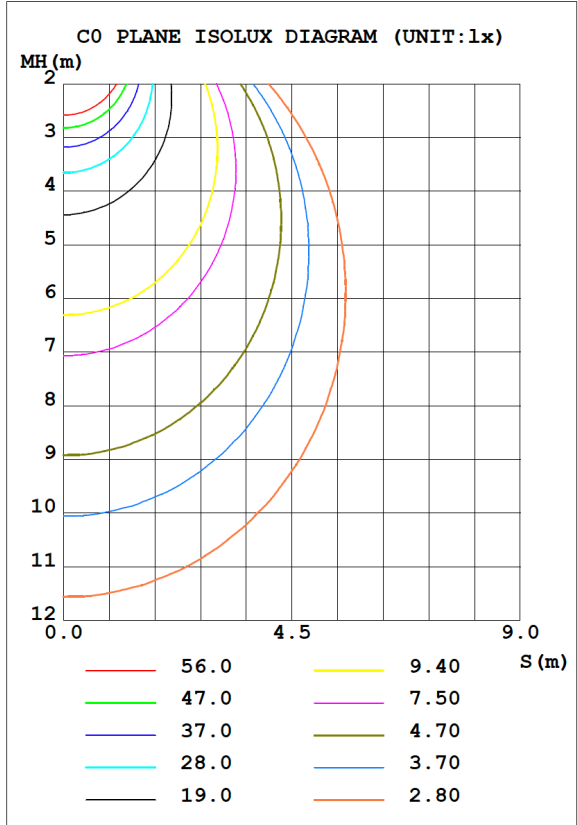

CONTRACTOR:	
PROJECT:	DATE:
PREPARED BY:	MODEL#:

PHOTOMETRIC REPORTS

CLY4B-5CCTA (2700K)