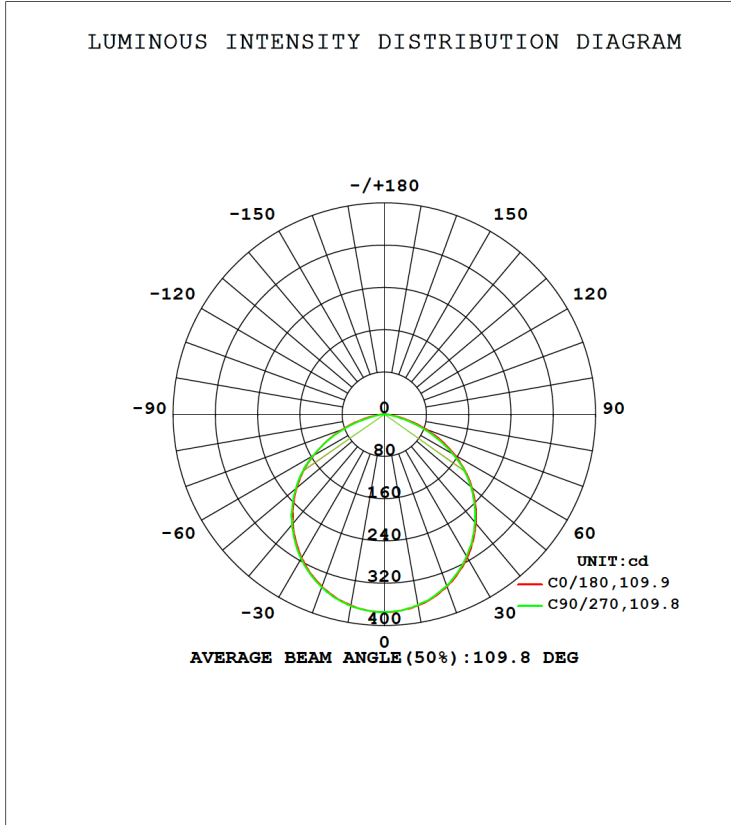

CONTRACTOR:	
PROJECT:	DATE:
PREPARED BY:	MODEL#:

PHOTOMETRIC REPORTS

CLY4B-5CCTA (2700K)