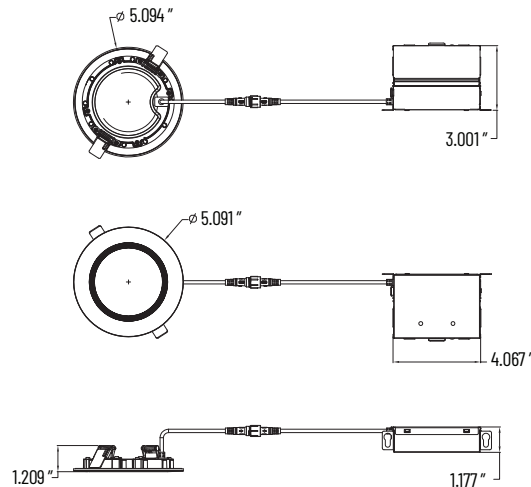

**Installation:**

Remote mounted driver makes installation simple. Spring loaded clips on the LED array allow for quick installation- pulling the fixture flush to the mounting hole.

**Listings:**

ETL listed to US and Canadian safety standards. Wet location listed. IC Rated. For use in ambient operating temperatures ranging from -22°F to 104°F .

**LINE DRAWING**

Ceiling Opening: Ø 4 1/4"

CONTRACTOR:	
PROJECT:	DATE:
PREPARED BY:	MODEL#: