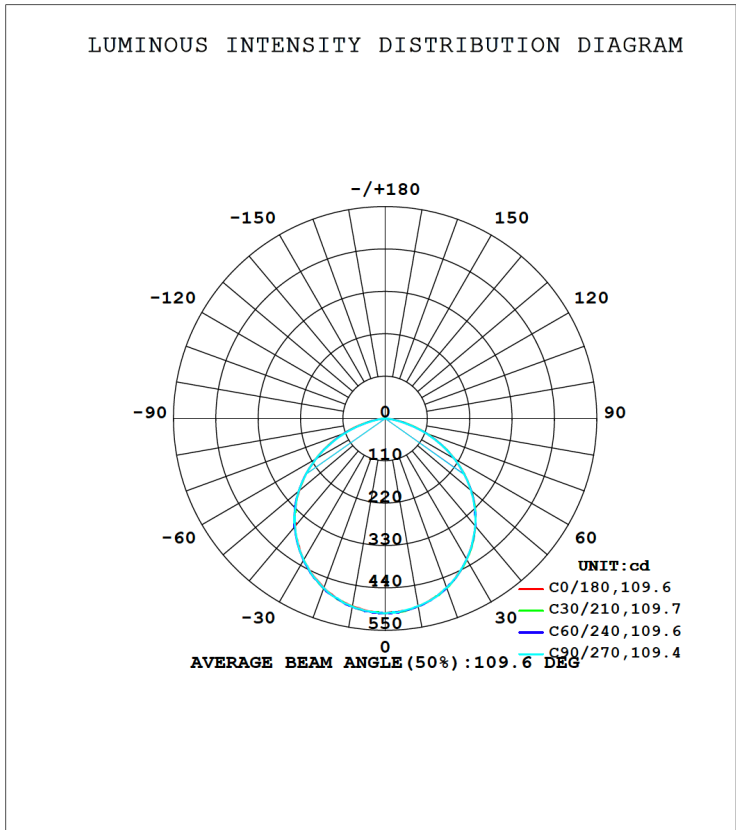

CONTRACTOR:	
PROJECT:	DATE:
PREPARED BY:	MODEL#:

PHOTOMETRIC REPORTS

CLY6B-5CCTA (2700K)

APPLICATION AND PERFORMANCE SPECIFICATION IS SUBJECT TO CHANGE WITHOUT NOTIFICATION