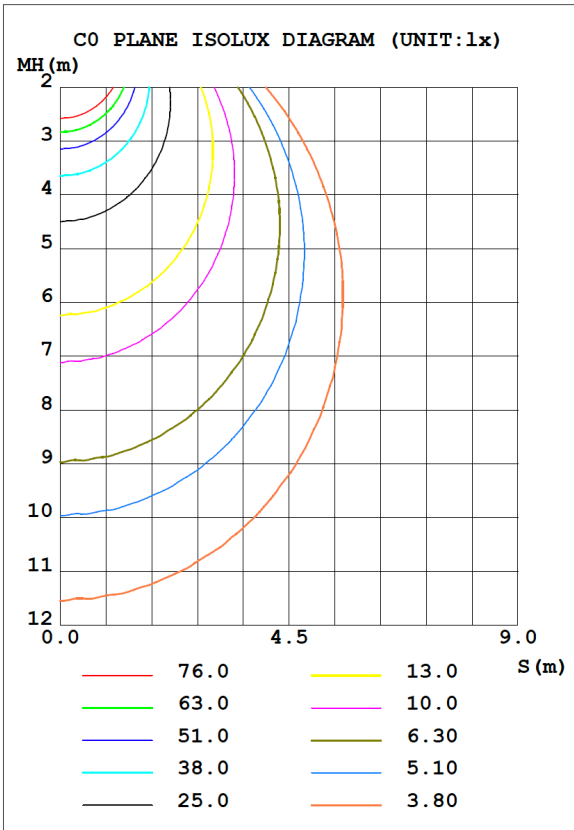

CONTRACTOR:	
PROJECT:	DATE:
PREPARED BY:	MODEL#:

PHOTOMETRIC REPORTS

CLY6B-5CCTA (2700K)

APPLICATION AND PERFORMANCE SPECIFICATION IS SUBJECT TO CHANGE WITHOUT NOTIFICATION