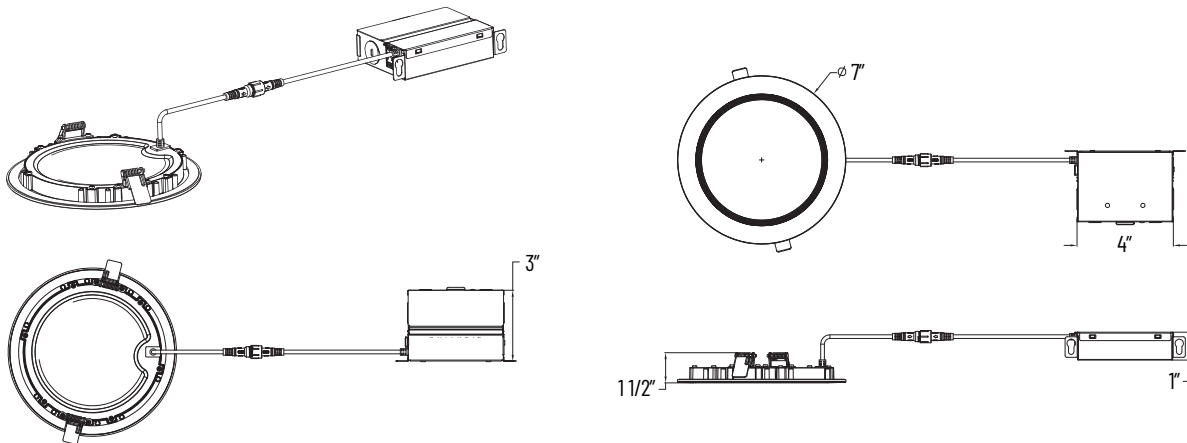

**Installation:**

Remote mounted driver makes installation simple. Spring loaded clips on the LED array allow for quick installation- pulling the fixture flush to the mounting hole.

**Listings:**

ETL listed to US and Canadian safety standards. Wet location listed. IC Rated. For use in ambient operating temperatures ranging from -22°F to 104°F.

**LINE DRAWING**

Ceiling Opening: Ø 6 1/2"

CONTRACTOR:	
PROJECT:	DATE:
PREPARED BY:	MODEL#: