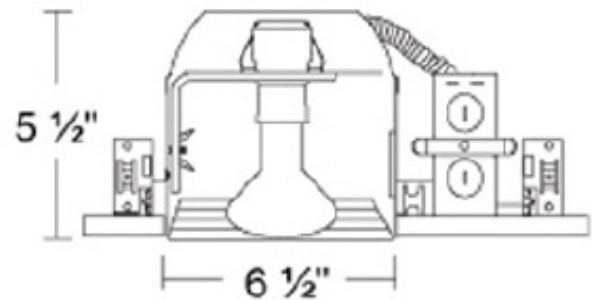

MODEL :		TYPE
PROJECT :		
PREPARED BY :	DATE :	

SPECIFICATIONS

DL406 SERIES

6" Shallow Non-IC new work housing for line voltage (120V) for use with 150W R40/PAR38 lamps. These are designed for use in non-insulated ceilings for general floor and task lighting.

CONSTRUCTION

CONSTRUCTION

HOUSING

Non-IC housing, thermally protected against misuse of insulation materials and improper lamping
 J-box is listed for through-branch circuit wiring
 (6) 1/2" knockouts, (1) 3/4" knockout and (4) pry-outs with Romex cable clamp
 5 1/2" height allows use in 2" x 6" construction

MOUNTING

Housing adjusts to accommodate various ceiling thicknesses
 Pre-installed hanger bars allow for free positioning within a 24" joist span
 Triangulated bar hangers with nails and leveling tab on the footprint
 Bar hangers are designed to fit T-bar spine without additional clamps for drop ceiling usage
 Ceiling Cutout Size : 6.31"