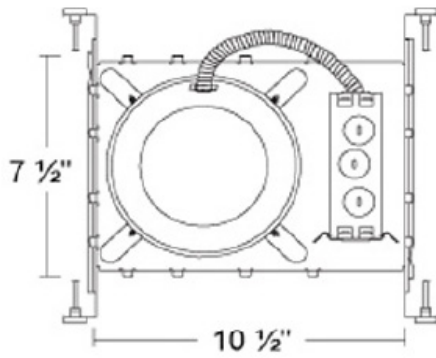

MODEL :		TYPE
PROJECT :		
PREPARED BY :	DATE :	

SPECIFICATIONS

DL406 SERIES

6" Shallow Non-IC new work housing for line voltage (120V) for use with 150W R40/PAR38 lamps. These are designed for use in non-insulated ceilings for general floor and task lighting.

CONSTRUCTION

CONSTRUCTION

HOUSING

Non-IC housing, thermally protected against misuse of insulation materials and improper lamping
 J-box is listed for through-branch circuit wiring
 (6) 1/2" knockouts, (1) 3/4" knockout and (4) pry-outs with Romex cable clamp
 5 1/2" height allows use in 2" x 6" construction

MOUNTING

Housing adjusts to accommodate various ceiling thicknesses
 Pre-installed hanger bars allow for free positioning within a 24" joist span
 Triangulated bar hangers with nails and leveling tab on the footprint
 Bar hangers are designed to fit T-bar spine without additional clamps for drop ceiling usage
 Ceiling Cutout Size : 6.31"