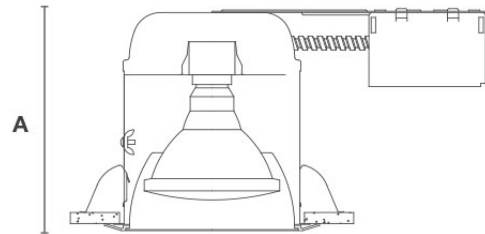

SOCKET

Medium base porcelain socket on adjustable mounting bracket for proper lamp positioning

LISTINGS/RATINGS/COMPLIANCE

UL, C-UL listed for damp location, feed through wiring and direct contact with insulation.

*** SPECIFICATIONS SUBJECT TO CHANGE WITHOUT NOTICE***

IC Series

IC206RAT

SPECIFICATIONS / DIMENSIONS

DIMENSIONS
 A
 H
 7 1/2"

ORDERING INFORMATION

Sample Part Code: IC206RAT

| | |
|-----------|---------------|
| IC | |
| SERIES | CONFIGURATION |