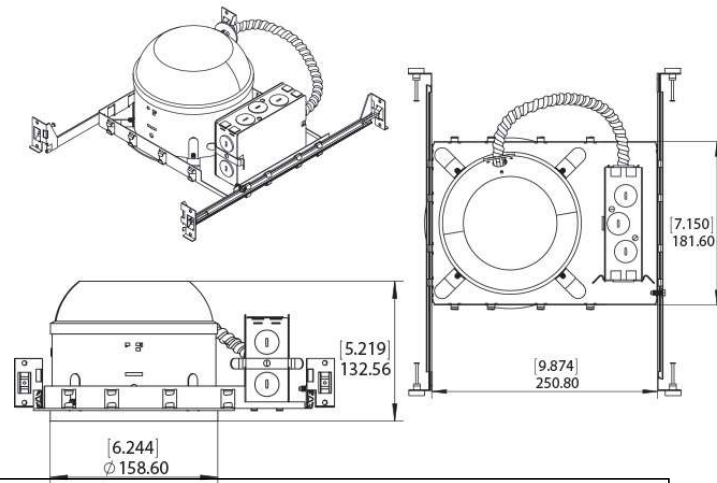

Catalog #:	07/14/2016
Project:	Type:
Prepared By:	

DESCRIPTION

6" Shallow IC New Work Housing
 Line Voltage: 120V - 75W R/PAR30, 60W A19

HOUSING

IC rated shallow air-tight housing, thermally protected against misuse of insulation materials and improper lamping
 J-box is listed for through-branch circuit wiring with (6) 1/2" knockouts, (1) 3/4" knockout and (4) pry-outs Romex cable clamp
 Housing adjusts to accommodate various ceiling thicknesses
 Pre-installed hanger bars allow for free positioning within a 24" joist span
 Triangulated bar hangers with nails and leveling tab on the footprint
 Bar hangers are designed to fit T-bar spine without additional clamps for drop ceiling usage
 5 1/2" height allows use in 2" x 6" construction
 Ceiling Cutout Size : 6.31"

SOCKET

Medium base porcelain socket on adjustable mounting bracket for proper lamp positioning

LISTINGS/RATINGS/COMPLIANCE

UL, C-UL listed for damp location, feed through wiring and direct contact with insulation.

*** SPECIFICATIONS SUBJECT TO CHANGE WITHOUT NOTICE***

IC Series

6" Shallow IC Air-Tight New Work Housing

SPECIFICATIONS / DIMENSIONS

ORDERING INFORMATION

Sample Part Code: IC406

IC