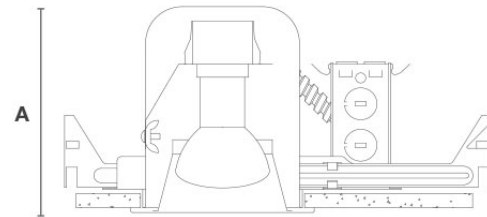

SOCKET

Medium base porcelain socket on adjustable mounting bracket for proper lamp positioning

ACCESSORIES

TM24B Baffle Trim comes in Black Baffle/ Black Ring, Black Baffle/White Ring, White Baffle/White Ring, Mocha Baffle/Mocha Ring, Satin Nickel Baffle/Satin Nickel Ring, Black Baffle/Satin Nickel Ring, White Plastic Baffle/White Plastic Ring
TM24C Reflector Trim comes in Black Reflector/White Ring, Clear Reflector/White Ring, White Reflector/White Ring, Black Reflector/Satin Nickel Ring, Gold Reflector/White Ring
TM84E Eyeball Trim comes in White, Black, Satin Nickel, Mocha
TM28 Adjustable Gimbal Trim comes in White, Satin Nickel, Mocha
TM25B Wall Wash with Baffle comes in White Baffle/White Trim, Black Baffle/White Trim, Black Baffle/Satin Nickel Trim, Black Baffle/Mocha Trim
TM25C Wall Wash with Reflector comes in Black or White Reflector with White Trim
TM29B Slotted Wall Wash with Baffle comes in Black Baffle with Mocha, Satin Nickel, or White Trim
TM29C Slotted Wall Wash with Reflector comes in Black or Clear Baffle with White Trim
TM34P Spot Pin Hole with Baffle comes in Black Baffle with White, Satin Nickel, or Mocha Trim
TM213 Flat Frosted Shower Trim comes in White, Satin Nickel, or Mocha Ring
TM215 Albalite Glas Shower Trim comes in White, Satin Nickel, or Mocha Ring
TM217 Fresnel Glass Shower Trim comes in White, Satin Nickel, or Mocha Ring
TM216 Drop Opal Glass Shower Trim comes in White Ring

SPECIFICATIONS / DIMENSIONS

DIMENSIONS
DL104 **A**
5 1/2"

LISTINGS/RATINGS/COMPLIANCE

UL, C-UL listed for damp location and feed through wiring.

WARRANTY

Guaranteed one year from the purchase date of the product, against mechanical defects in manufacturing.