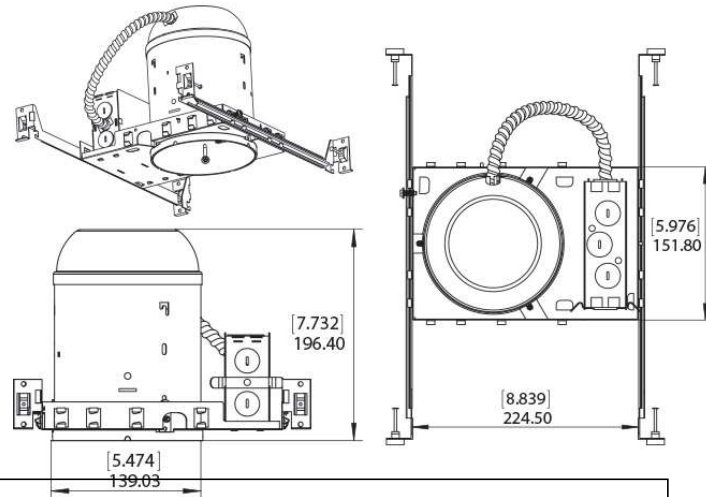

DESCRIPTION

5" IC Air-Tight New Work Housing
 Line Voltage: 120V - 75W R/PAR30, 60W A19

HOUSING

IC rated air-tight housing, thermally protected against misuse of insulation materials and improper lamping
 J-box is listed for through-branch circuit wiring with (6) 1/2" knockouts, (1) 3/4" knockout and (4) pry-outs Romex cable clamp
 Housing adjusts to accommodate various ceiling thicknesses
 7 1/2" height allows use in 2" x 8" construction
 Ceiling Cutout Size : 5.62"

SOCKET

Medium base porcelain socket on adjustable mounting bracket for proper lamp positioning

LISTINGS/RATINGS/COMPLIANCE

UL, C-UL listed for damp location, feed through wiring and direct contact with insulation.

***** SPECIFICATIONS SUBJECT TO CHANGE WITHOUT NOTICE*****

IC Series

5" IC Air-Tight Remodel Housing

SPECIFICATIONS / DIMENSIONS

ORDERING INFORMATION

Sample Part Code: **IC205RAT**

IC