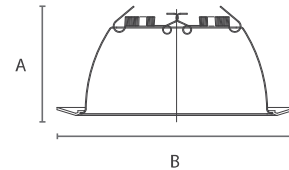

Outer Diameter
B : 7 9/16"

TM3R-WH/WH
White Reflector/White Ring

TM3R-CL/WH
Clear Reflector/White Ring

TM3R-BK/WH
Black Reflector/White Ring

TM3R-GD/WH
Gold Reflector/White Ring

TM3R-BK/SN
Black Reflector/Satin Nickel Ring