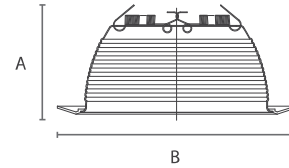

TAMLITE LIGHTING

6" Fluorescent Trims For DLF6(R), ICF6A(R)

CATALOG #	DATE
PROJECT	TYPE
PREPARED BY	

6" Fluorescent Trims

TM3B
6" Baffle Trim (Metal ring on special finishes)
IC & Non-IC: DTT/TTT - 42W Max.

NOMINAL SIZE
MOUNTING TYPE

Height
A : 2 9/16"
Spring Mount

Outer Diameter
B : 7 9/16"

TM3R
6" Reflector Trim (Metal ring on special finishes)
IC & Non IC: DTT/TTT - 42W Max.

NOMINAL SIZE
MOUNTING TYPE

Height
A : 2 13/16"
Spring Mount

Outer Diameter
B : 7 9/16"

RECESSED DOWNLIGHTING

TM102A
6" Air Tight Cone Baffle (Self Flange/Pre-Installed Gasket)
IC & Non-IC: DTT/TTT - 42W Max.

NOMINAL SIZE
MOUNTING TYPE

Height
A : 5 1/4"
Torsion Mount

Outer Diameter
B : 7 3/8"