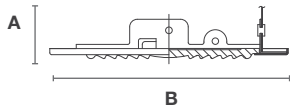

TAMLITE LIGHTING

CATALOG #	DATE
PROJECT	TYPE
PREPARED BY	

4" Fluorescent Trims

For ICF4A, ICF4RA

NOMINAL SIZE **Height** **Outer Diameter**
A : 5/8" **B** : 4 15/16"
MOUNTING TYPE Clip Mount

TM215

4" Albalite Glass Shower Trim
 IC & Non IC: TTT - 26W Max.

TM215-MO
Mocha Ring

TM215-SN
Satin Nickel Ring

TM215-WH
White Ring

NOMINAL SIZE **Height** **Outer Diameter**
A : 5/8" **B** : 4 15/16"
MOUNTING TYPE Clip Mount

TM217

4" Fresnel Glass Shower Trim
 IC & Non IC: TTT - 26W Max.

TM217-MO
Mocha Ring

TM217-SN
Satin Nickel Ring

TM217-WH
White Ring

NOMINAL SIZE **Height** **Outer Diameter**
A : 5/8" **B** : 4 15/16"
MOUNTING TYPE Clip Mount

TM216

4" Drop Opal Glass Shower Trim
 IC & Non IC: TTT - 26W Max.