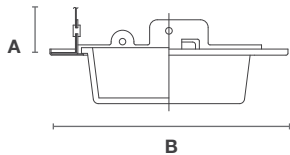

TAMLITE LIGHTING

CATALOG #	DATE
PROJECT	TYPE
PREPARED BY	

4" Fluorescent Trims

For ICF4A, ICF4RA

NOMINAL SIZE **Height** **Outer Diameter**
A : 5/8" **B** : 4 15/16"
MOUNTING TYPE Clip Mount

TM215

4" Albalite Glass Shower Trim
 IC & Non IC: TTT - 26W Max.

TM215-MO
Mocha Ring

TM215-SN
Satin Nickel Ring

TM215-WH
White Ring

NOMINAL SIZE **Height** **Outer Diameter**
A : 5/8" **B** : 4 15/16"
MOUNTING TYPE Clip Mount

TM217

4" Fresnel Glass Shower Trim
 IC & Non IC: TTT - 26W Max.

TM217-MO
Mocha Ring

TM217-SN
Satin Nickel Ring

TM217-WH
White Ring

NOMINAL SIZE **Height** **Outer Diameter**
A : 5/8" **B** : 4 15/16"
MOUNTING TYPE Clip Mount

TM216

4" Drop Opal Glass Shower Trim
 IC & Non IC: TTT - 26W Max.