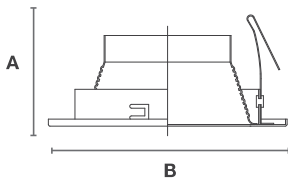

TAMLITE LIGHTING

CATALOG #	DATE
PROJECT	TYPE
PREPARED BY	

4" Incandescent Trims

For IC104(AT), DL104(R)

NOMINAL SIZE **Height** **Outer Diameter**
A : 1 3/4" **B** : 4 15/16"
MOUNTING TYPE Clip Mount

TM24B

TM24B-BK/SN
Black Baffle/Satin Nickel Ring

NOMINAL SIZE **Height** **Outer Diameter**
A : 1 3/4" **B** : 4 15/16"
MOUNTING TYPE Clip Mount

TM24B-Plastic

4" Plastic Baffle Trim

IC & Non IC: BR/PAR20 - 50W Max.

TM24B-WH/WP
White Plastic Baffle/Ring

NOMINAL SIZE **Height** **Outer Diameter**
A : 1 3/4" **B** : 4 15/16"
MOUNTING TYPE Clip Mount

TM24C

4" Reflector Trim

IC & Non IC: BR/PAR20 - 50W Max.

TM24C-BK/WH
Black Reflector/White Ring