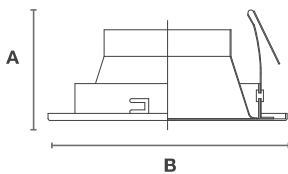

TM24C-BK/WH
Black Reflector/White Ring