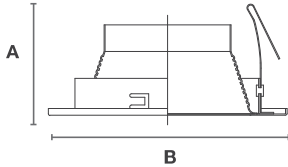

TAMLITE LIGHTING

CATALOG #	DATE
PROJECT	TYPE
PREPARED BY	

4" Incandescent Trims

For IC104(AT), DL104(R)

NOMINAL SIZE   **Height**   **Outer Diameter**
A : 1 3/4"   **B** : 4 15/16"
MOUNTING TYPE   Clip Mount

TM24B

4" Baffle Trim

IC & Non IC: BR/PAR20 - 50W Max.

TM24B-BK/BK
Black Baffle/Black Ring