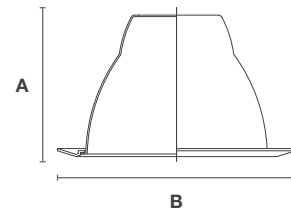

6" Incandescent Trims

For IC206RAT, IC206AT(Q, QF), 406(R), DL106(R), 406(R)

CATALOG #	DATE
PROJECT	TYPE
PREPARED BY	

TM102A

Air Tight Cone Baffle (Self Flange/Pre-Installed Gasket)

IC: BR40 - 90W / BR/PAR30 - 75W Max., Non-IC: BR40/PAR38 - 100W Max.

NOMINAL SIZE   **Height**   **Outer Diameter**
A : 5 1/4"   B : 7 3/8"
MOUNTING TYPE   Torsion Mount
*Not for shallow housings

TM19R

Reflector Trim

IC: A19 - 40W / BR/PAR30 - 75W Max., Non IC: A19/PAR38/R40 - 100W Max.

NOMINAL SIZE   **Height**   **Outer Diameter**
A : 4 5/8"   B : 7"
MOUNTING TYPE   Clip Mount
*Not for shallow housings

TM19RA

6" Air Tight Reflector (Metal ring on special finishes)

IC: A19 - 40W / BR/PAR30 - 75W Max., Non IC: A19/PAR38/R40 - 100W Max.

NOMINAL SIZE   **Height**   **Outer Diameter**
A : 4 3/8"   B : 7"
MOUNTING TYPE   Spring Mount
*Not for shallow housings