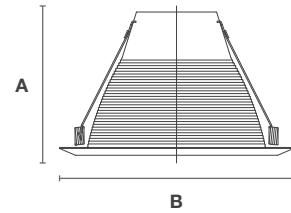

6" Incandescent Trims

For IC206RAT, IC206AT(Q, QF), 406(R), DL106(R), 406(R)

CATALOG #	DATE
PROJECT	TYPE
PREPARED BY	

TM102A

Air Tight Cone Baffle (Self Flange/Pre-Installed Gasket)

IC: BR40 - 90W / BR/PAR30 - 75W Max., Non-IC: BR40/PAR38 - 100W Max.

NOMINAL SIZE   **Height**   **Outer Diameter**
A : 5 1/4"   B : 7 3/8"
MOUNTING TYPE   Torsion Mount
*Not for shallow housings