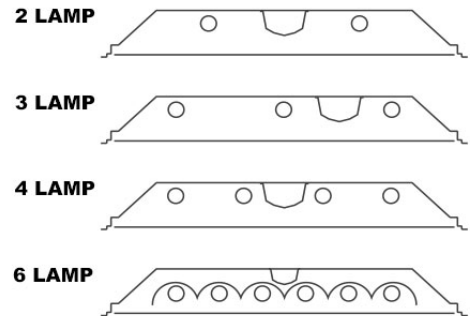

SPECIFICATIONS / DIMENSIONS

DIMENSIONS (2x4)	L	W	H
2 LAMP	47 7/8"	23 3/4"	3"
3 LAMP	47 7/8"	23 3/4"	3"
4 LAMP	47 7/8"	23 3/4"	3"
6 LAMP	47 7/8"	23 3/4"	3"

ORDERING INFORMATION

Sample Part Code: **TC24-432D1P1L741W1**

TC SERIES	24 DIMENSIONS	LAMP QTY	LAMP WATTAGE	VOLTAGE	LENS	LAMPS INCLUDED	OPTION	COLOR
TC	[24] : 2ft x 4ft	[2] : 2 Lamp [3] : 3 Lamp [4] : 4 Lamp [6] : 6 Lamp	[25T8] : 25W T8 [28T5] : 28W T5 [28T8] : 28W T8 [32] : 32W T8 [54] : 54W T5HO	[D1] : 120-277V (1 ballast) [D2] : 120-277V (2 ballast) [DPRS1] : 120-277V Program Rapid Start [DPRS2] : Dual 120-277V Program Rapid Start [SDIM1] : 120-277V Step Dimming* [SDIM2] : Dual 120-277v Step Dimming* [D1MK7] : 120-277V 0-10V Elec. Dimming* [A1MK10] : 120V Line Voltage Dimming* [B1MK10] : 277V Line Voltage Dimming* [DL1] : 0.77 Low Ballast Factor 120-277V [DH1] : 1.18 High Ballast Factor 120-277V	[P1] : Pattern 12 .095 [P2] : Pattern 12 .125* [E1] : 1/2" x 1/2" Specular* [E2] : 1 1/4" x 1 1/4" Specular* [LC1] : S80 Clear Acrylic [LF1] : .118 Frosted Lens [C18] : 18 Cell Parabolic w/Black Frame [WG1] : White Powder Coated Wireguard * May effect lamp performance	[BLANK] : No Lamps [L830] : CRI±80 3000K [L835] : CRI±80 3500K [L841] : CRI±80 4100K [L850] : CRI±80 5000K [L850HL] : CRI±80 5000K High Lamp Lumen [L865] : CRI±80 6500K [L950] : CRI±90 5000K	[BLANK] : No Options [W1] : 6ft Flex (1 cir.) [W2] : 6ft Flex (2 cir.) [W3] : 10ft Flex [B1] : Emerg. 500 Lum. 1 Lamp [B2] : Emerg. 1400 Lum. 1 Lamp [B3] : Emerg. 1400 Lum. 2 Lamp [B4] : Emerg. 3000 Lum. 1 Lamp [R] : Specular Alum. Back Ref. [F] : Fused [WL515] : WHIP 6ft L515 TWISTLOCK [WG] : WIREGUARD [B2W2] : Emerg. 1400 Lum. 1 Lamp AND 6ft Flex (2 cir.)	[BLANK] : Std. White [B] : Stealth Black