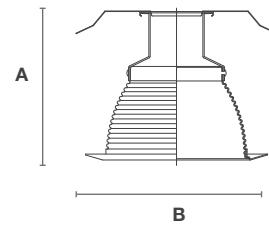

TAMLITE LIGHTING

5" Incandescent Trims

For IC205(AT), IC205(R), DL205(R)

CATALOG #	DATE
PROJECT	TYPE
PREPARED BY	

5" Incandescent Trims

TM55

5" Open Trim (Metal)

IC & Non-IC: BR/PAR30 - 75W Max.

NOMINAL SIZE   **Height**   **Outer Diameter**
MOUNTING TYPE   **A : 3 7/16"**   **B : 7 5/16"**
Clip Mount

TM55B

5" Baffle Trim (Metal ring on special finishes)

IC & Non-IC: BR/PAR30 - 75W Max.

NOMINAL SIZE   **Height**   **Outer Diameter**
MOUNTING TYPE   **A : 5 1/8"**   **B : 6 9/16"**
Clip Mount

RECESSED DOWNLIGHTING

TM5A

5" Air Tight Cone Baffle (Self Flanged)

IC & Non-IC: BR/PAR30 - 75W Max.

NOMINAL SIZE   **Height**   **Outer Diameter**
MOUNTING TYPE   **A : 4 3/8"**   **B : 6 1/2"**
Torsion Spring Mount