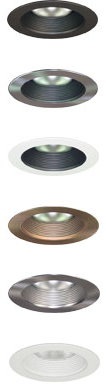

### DESCRIPTION

4" Full Cone Baffle Trim for IC104AT, IC104RAT, DL104, DL104R  
 IC & Non IC: PAR/R20 - 50W Max.

### OPTIONS

Available in 6 different color combinations:

- Black Baffle/Black Ring
- Black Baffle/Satin Nickel Ring
- Black Baffle/White Ring
- White Baffle/White Ring
- Mocha Baffle/Mocha Ring
- Satin Nickel Baffle/Satin Nickel Ring

## 4" Full Cone Baffle Trim

\*\*\* SPECIFICATIONS SUBJECT TO CHANGE WITHOUT NOTICE\*\*\*

### ORDERING INFORMATION

Sample Part Code: TM4A

<b>TM4A</b>	
<b>SERIES</b>	<b>TRIM COLOR</b>

TM4A	[BK/BK]: Black Baffle/Black Ring [BK/SN]: Black Baffle/Satin Nickel Ring [BK/WH]: Black Baffle/White Ring [WH/WH]: White Baffle/White Ring [MO/MO]: Mocha Baffle/Mocha Ring [SN/SN]: Satin Nickel Baffle/Satin Nickel Ring
------	---