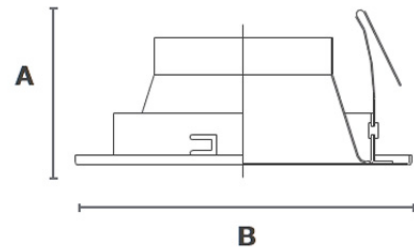

## 4" Full Cone Baffle Trim

\*\*\* SPECIFICATIONS SUBJECT TO CHANGE WITHOUT NOTICE\*\*\*

### SPECIFICATIONS / DIMENSIONS

<b>NOMINAL SIZE</b>	<b>Height</b>	<b>Outer Diameter</b>
	A : 1 7/8"	B : 4 15/16"
<b>MOUNTING TYPE</b>	Clip Mount	