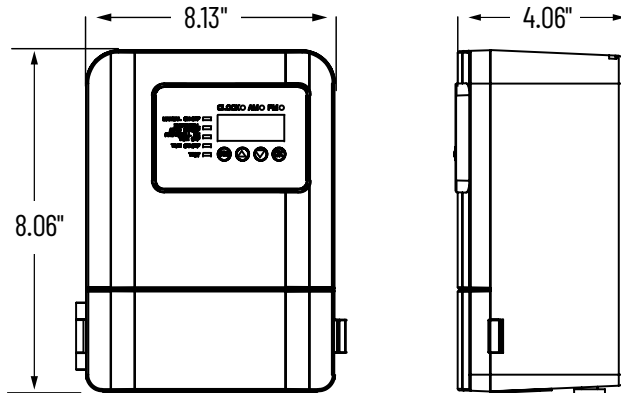

LINE DRAWING

APPLICATION AND PERFORMANCE SPECIFICATION IS SUBJECT TO CHANGE WITHOUT NOTIFICATION