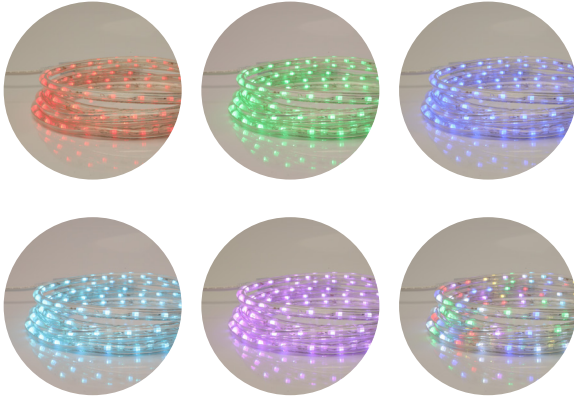

CONTRACTOR:	
PROJECT:	DATE:
PREPARED BY:	MODEL#: TRRRL

DESCRIPTION

TRRRL RGB Series

The TRRRL RGB series is an expandable IP65 rated LED rope light outdoor and wet location jobs. Available in 12', 48', and 96' lengths with expansion capabilities to 150' the TRRRL RGB series is extremely versatile.

FEATURES AND WARRANTY

Intended Use

The TRRRL low profile design makes it ideal for use indoors or outdoor, cove lighting, landscape, etc.

Construction

The construction is flexible allowing for multiple applications.

Listings

Wet location listed. ETL Listed.

Warranty

2-year limited warranty.

ORDERING INFORMATION

EXAMPLE: TRRRL-120V-12FT-RGB

SERIES	VOLTAGE	SIZE	COLOR TEMP
TRRRL	[120V]: 120V	[12FT]: 12FT [48FT]: 48FT [96FT]: 96FT	[RGB]: Red, Green, Blue

DIMENSIONS

SERIES	L	W	H
TRRRL-120V-12FT-RGB	144"	0.5"	0.5"
TRRRL-120V-48FT-RGB	576"	0.5"	0.5"
TRRRL-120V-96FT-RGB	1152"	0.5"	0.5"

CONTRACTOR:	
PROJECT:	DATE:
PREPARED BY:	MODEL#: TRRRL

LIGHTING SPECIFICATIONS