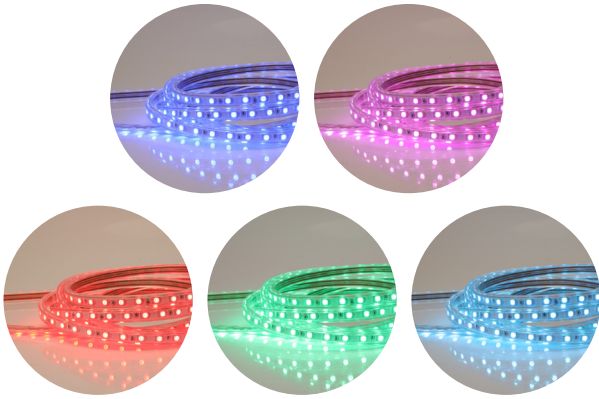

CONTRACTOR:	
PROJECT:	DATE:
PREPARED BY:	MODEL#: TRRRT

DESCRIPTION

TRRRT Series RGB

The TRRRT RGB series is an expandable IP65 rated LED Tape light outdoor and wet location jobs. Available in 13', 49', and 164' lengths with expansion capabilities to 164' the TRRRT RGB series is extremely versatile.

FEATURES AND WARRANTY

Intended Use

The TRRRT low profile design makes it ideal for use indoors or outdoor, cove lighting, landscape, etc.

Construction

The construction is flexible allowing for multiple applications.

Listings

Wet location listed. ETL Listed.

Warranty

2-year limited warranty.

ORDERING INFORMATION

EXAMPLE: TRRRT-120V-13FT-RGB

SERIES	VOLTAGE	SIZE	COLOR TEMP
TRRRT	[120V]: 120V	[13FT]: 13FT [49FT]: 49FT [164FT]: 164FT	[RGB]: Red, Green, Blue

DIMENSIONS

SERIES	L	W	H
TRRRT-120V-13FT-RGB	156"	0.5"	0.3"
TRRRT-120V-49FT-RGB	588"	0.5"	0.3"
TRRRT-120V-164FT-RGB	1968"	0.5"	0.3"

CONTRACTOR:	
PROJECT:	DATE:
PREPARED BY:	MODEL#: TRRRT

LIGHTING SPECIFICATIONS