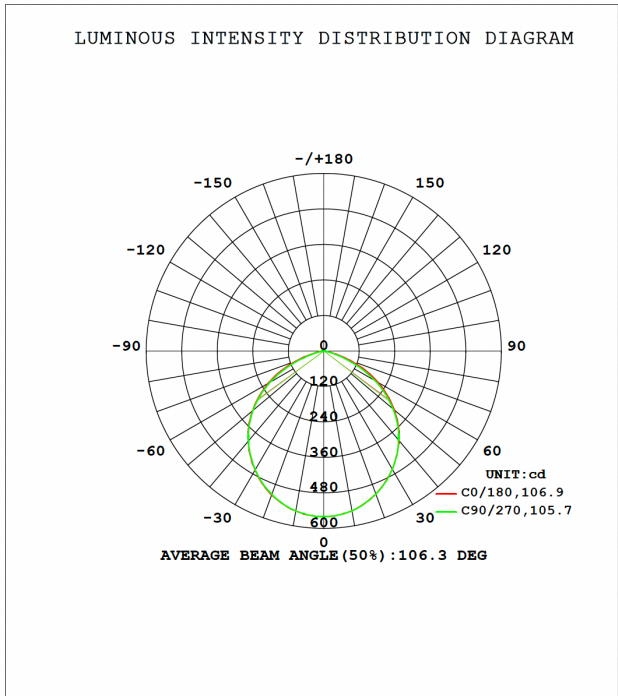

RF6W-5CS-WH @3000K