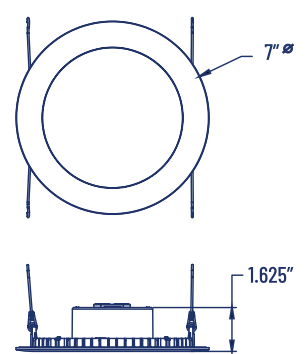

RF6W-5CS-WH