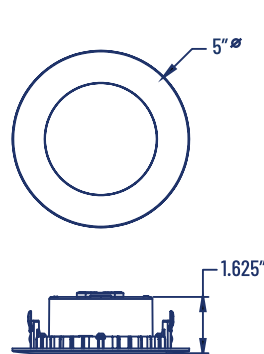

RF4W-5CS-WH