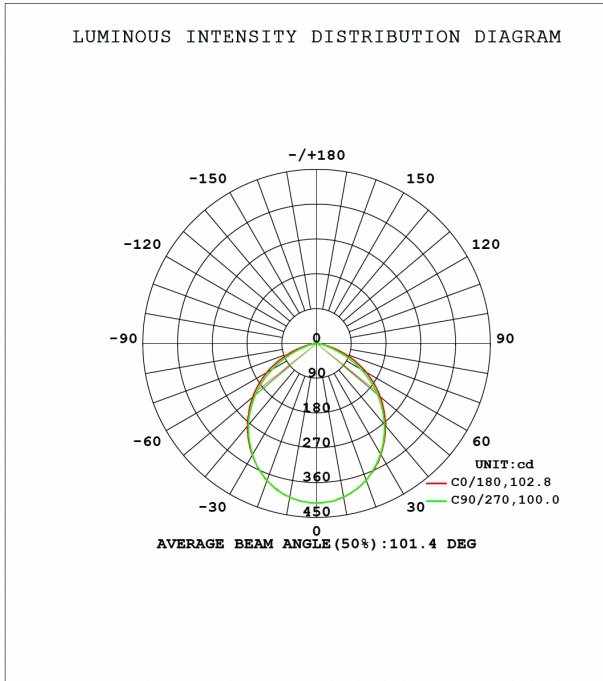

RF6B-TR-BK
0687-9060
6" BAF TRIM FOR
RF6B - BLACK

CONTRACTOR:	
PROJECT:	DATE:
PREPARED BY:	MODEL#:

PHOTOMETRICS

RF4W-5CS-WH @3000K