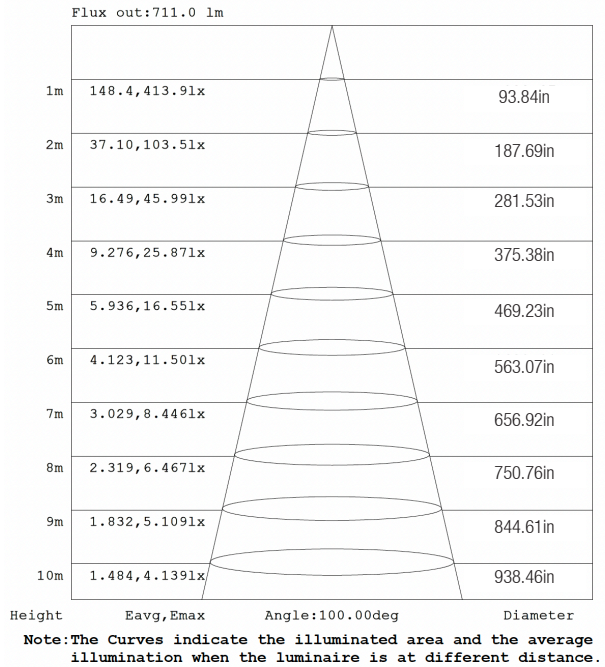

RF6B-TR-MO
0687-9057
6" BAF TRIM FOR
RF6B - MOCHA

CLY4-TR-BK-ECO
0687-9042
4" WFR TRIM FOR
CLY4-ECO/RF4W - BLACK

CLY4-TR-MO-ECO
0687-9039
4" WFR TRIM FOR
CLY4-ECO/RF4W - MOCHA

CONTRACTOR:	
PROJECT:	DATE:
PREPARED BY:	MODEL#:

PHOTOMETRICS

RF4W-5CS-WH @3000K