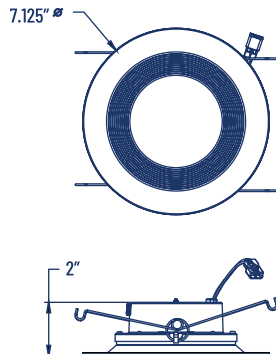

RF6B-5CS-WH