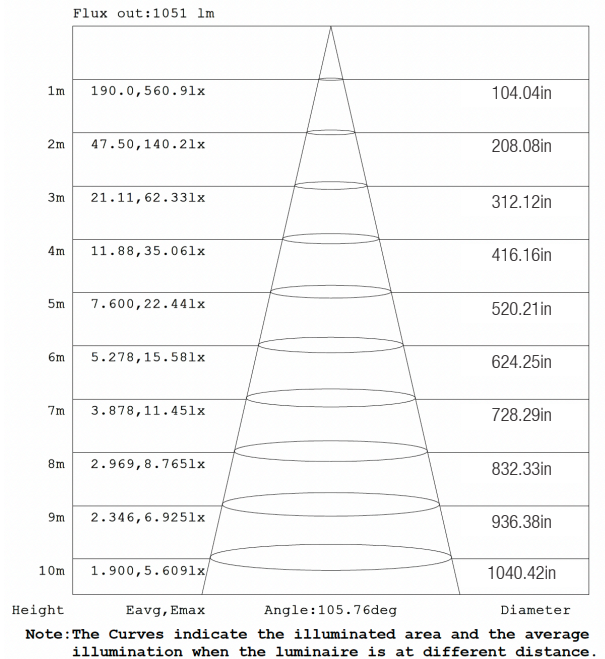

RF6W-5CS-WH @3000K