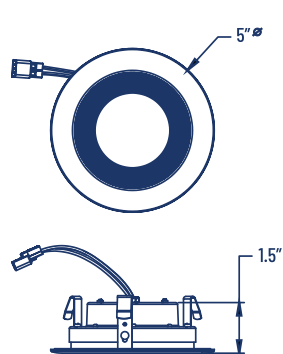

LINE DRAWING

RF4B-5CS-WH