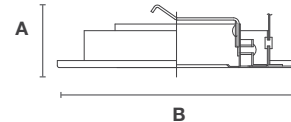

TM84E-WH
White Eyeball

TM84E-BK
Black Eyeball

TM84E-SN
Satin Nickel Eyeball

TM84E-MO
Mocha Eyeball

TM28

4" Adjustable Gimbal Trim

IC & Non IC: BR/PAR20 - 50W Max.

NOMINAL SIZE **Height** **Outer Diameter**
MOUNTING TYPE **A : 3/4"** **B : 4 15/16"**
 Clip Mount

TM28-WH
White Trim

TM28-SN
Satin Nickel Trim

TM28-MO
Mocha Trim

TM25B

4" Wall Wash with Baffle

IC & Non IC: BR/PAR20 - 50W Max.

NOMINAL SIZE **Height** **Outer Diameter**
MOUNTING TYPE **A : 1 3/4"** **B : 4 15/16"**
 Clip Mount