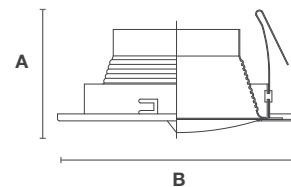

4" Incandescent Trims

RECESSED DOWNLIGHTING