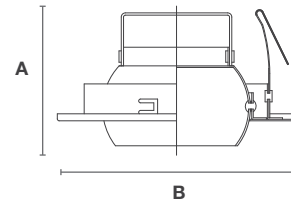

TM84E-WH
White Eyeball

TM84E-BK
Black Eyeball

TM84E-SN
Satin Nickel Eyeball

TM84E-MO
Mocha Eyeball

TM28

4" Adjustable Gimbal Trim

IC & Non IC: BR/PAR20 - 50W Max.

NOMINAL SIZE **Height** **Outer Diameter**
MOUNTING TYPE **A : 3/4"** **B : 4 15/16"**
 Clip Mount

TM28-WH
White Trim

TM28-SN
Satin Nickel Trim

TM28-MO
Mocha Trim

TM25B

4" Wall Wash with Baffle

IC & Non IC: BR/PAR20 - 50W Max.

NOMINAL SIZE **Height** **Outer Diameter**
MOUNTING TYPE **A : 1 3/4"** **B : 4 15/16"**
 Clip Mount